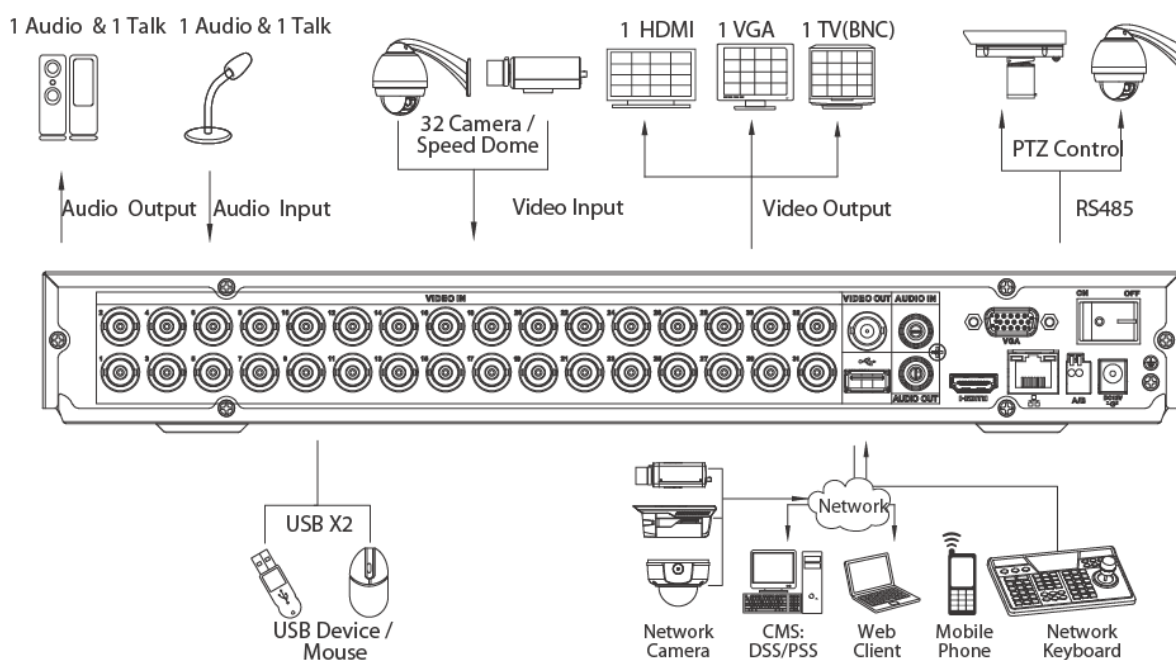

DH-HCVR4224/4232AN-S2

Ethernet	RJ-45 port (10/100M/1000M)
Network Functions	HTTP, IPv4/IPv6, TCP/IP, UPNP, RTSP, UDP, SMTP, NTP, DHCP, DNS, PPPOE, DDNS, FTP, IP Filter, SNMP, P2P
Max. User Access	128 users
Smart Phone	iPhone, iPad, Android, Windows Phone
Storage	
Internal HDD	2 SATA ports, up to 8TB
Auxiliary Interface	
USB Interface	2 ports(1 Rear), USB2.0
RS485	1 port, For PTZ control
General	
Power Supply	DC12V/5A
Power Consumption	15W(without HDD)
Working Environment	-10°C ~ +55°C / 10%~90%RH / 86~106kpa
Dimension(W×D×H)	1U, 375mm×285mm×55mm
Weight	2.35KG(without HDD)

System Connection

*Takes HCVR4232AN-S2 as an example

Dahua Technology Co., Ltd.

1199' BinAn Road, Binjiang District, Hangzhou, China

Tel: +86-571-87688883

Fax: +86-571-87688815

Email: overseas@dahuatech.com

www.dahuatech.com

*Design and specifications are subject to change without notice.