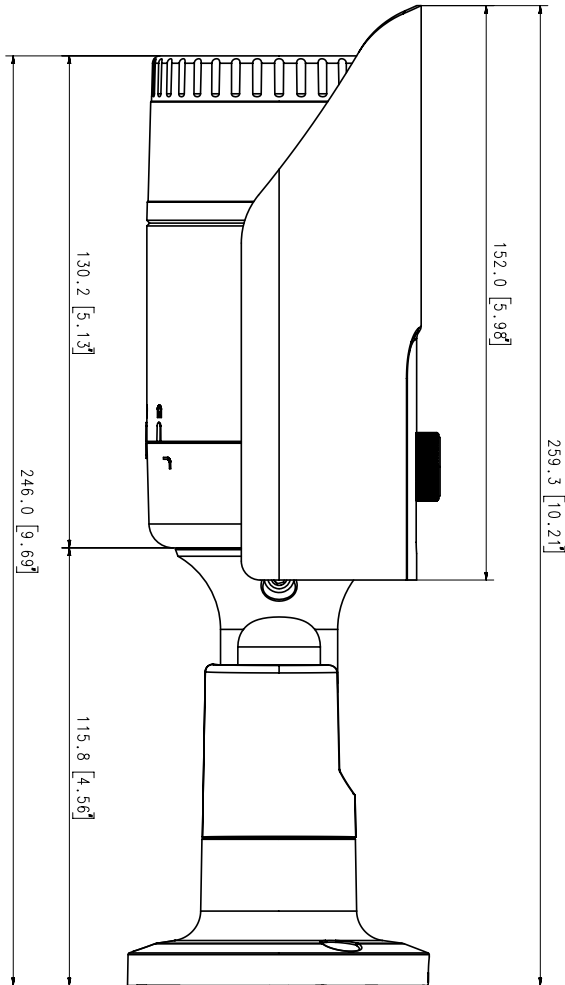

Appearance
Unit : mm [inch]