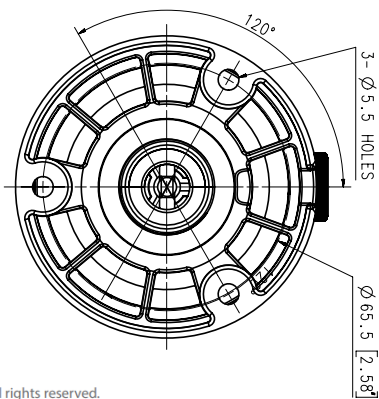

Appearance
Unit : mm [inch]