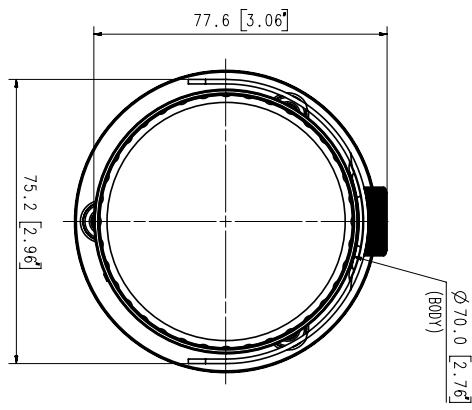

Appearance
Unit : mm [inch]