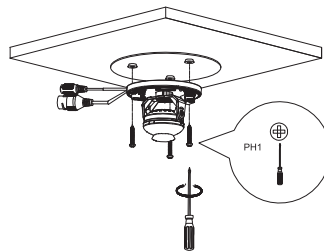

Dome Network Camera Installation Guide

V1.0.0

1.2.51.32.15630-000

A

1

2

3

4