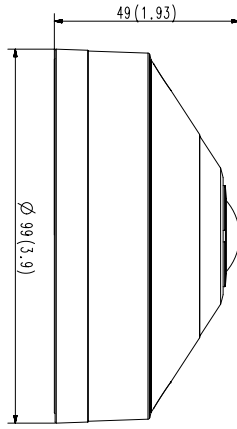

Unit: mm (inch)	SCALE: 1/1	© Hanwha Techwin
No.	MODEL NAME	DATE
3		
2	QNF-9010	'19.11.29
1	QNF-8010	'19.09.02