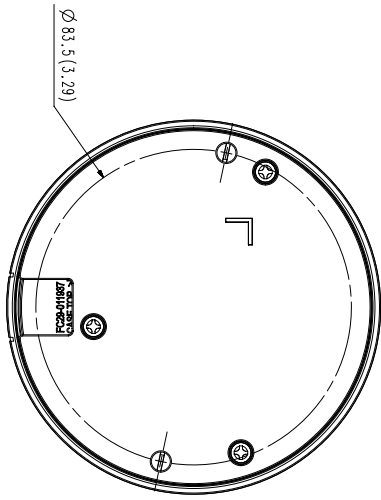

Unit: mm (inch)	SCALE: 1/1	© Hanwha Techwin
No.	MODEL NAME	DATE
3		
2	QNF-9010	'19.11.29
1	QNF-8010	'19.09.02