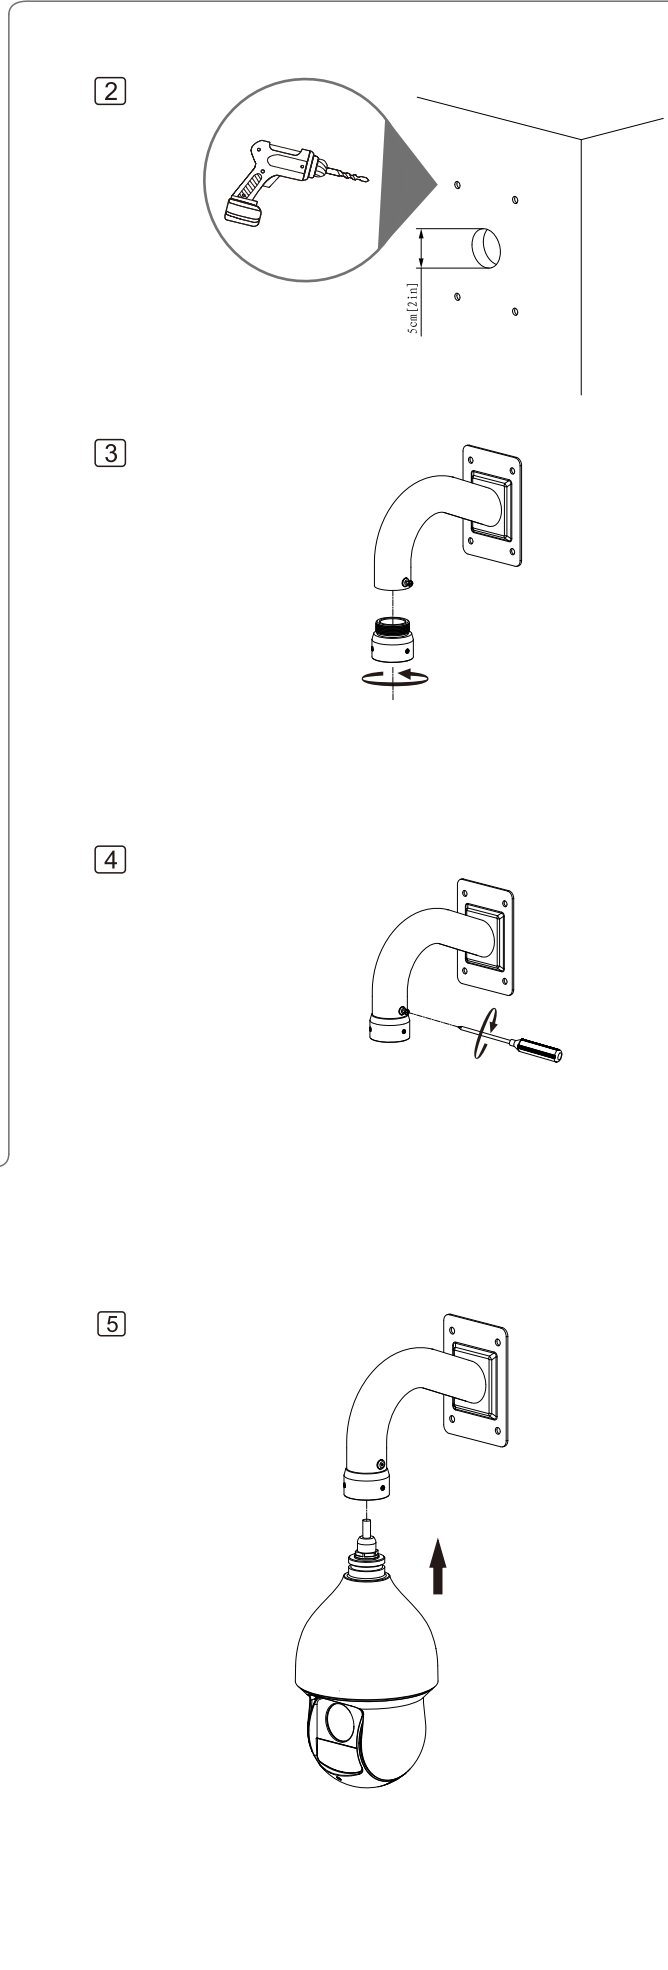

1	2	Baud Rate	3	4	HD/SD video mode
OFF	OFF	9600bps	OFF	OFF	HD
ON	OFF	4800bps	ON	OFF	/
OFF	ON	2400bps	OFF	ON	/
ON	ON	1200bps	ON	ON	SD

Address	1	2	3	4	5	6	7	8
0	OFF	OFF	OFF	OFF	OFF	OFF	OFF	OFF
1	ON	OFF	OFF	OFF	OFF	OFF	OFF	OFF
2	OFF	ON	OFF	OFF	OFF	OFF	OFF	OFF
3	ON	ON	OFF	OFF	OFF	OFF	OFF	OFF
4	OFF	OFF	ON	OFF	OFF	OFF	OFF	OFF
5	ON	OFF	ON	OFF	OFF	OFF	OFF	OFF
6	OFF	ON	ON	OFF	OFF	OFF	OFF	OFF
7	ON	ON	ON	OFF	OFF	OFF	OFF	OFF
8	OFF	OFF	OFF	ON	OFF	OFF	OFF	OFF
.....
254	OFF	ON	ON	ON	ON	ON	ON	ON
255	ON	ON	ON	ON	ON	ON	ON	ON