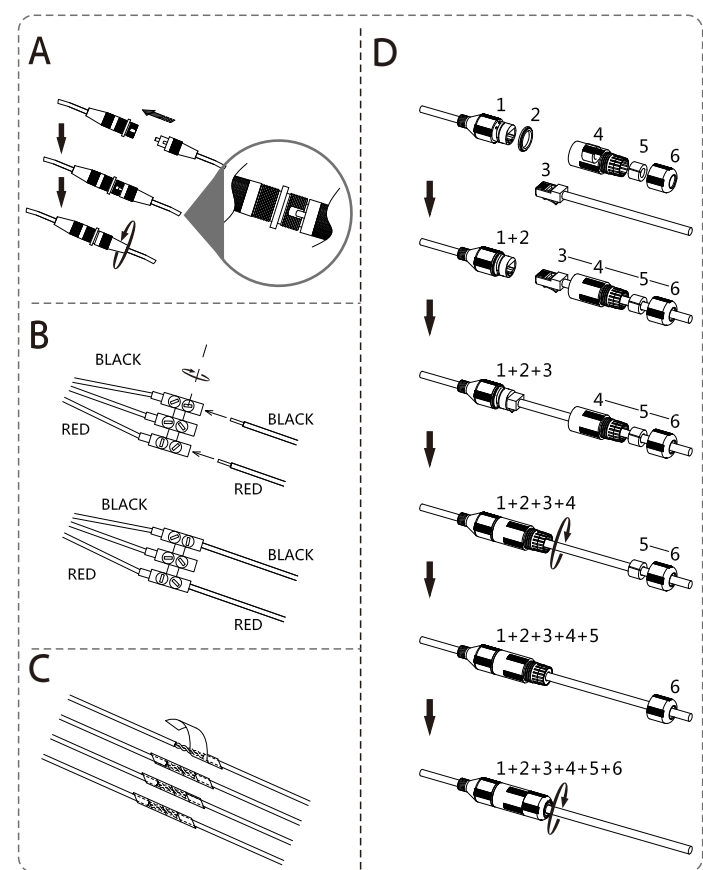

1	2	Baud Rate	3	4	HD/SD video mode
OFF	OFF	9600bps	OFF	OFF	HD
ON	OFF	4800bps	ON	OFF	/
OFF	ON	2400bps	OFF	ON	/
ON	ON	1200bps	ON	ON	SD

Address	1	2	3	4	5	6	7	8
0	OFF	OFF	OFF	OFF	OFF	OFF	OFF	OFF
1	ON	OFF	OFF	OFF	OFF	OFF	OFF	OFF
2	OFF	ON	OFF	OFF	OFF	OFF	OFF	OFF
3	ON	ON	OFF	OFF	OFF	OFF	OFF	OFF
4	OFF	OFF	ON	OFF	OFF	OFF	OFF	OFF
5	ON	OFF	ON	OFF	OFF	OFF	OFF	OFF
6	OFF	ON	ON	OFF	OFF	OFF	OFF	OFF
7	ON	ON	ON	OFF	OFF	OFF	OFF	OFF
8	OFF	OFF	OFF	ON	OFF	OFF	OFF	OFF
.....
254	OFF	ON	ON	ON	ON	ON	ON	ON
255	ON	ON	ON	ON	ON	ON	ON	ON