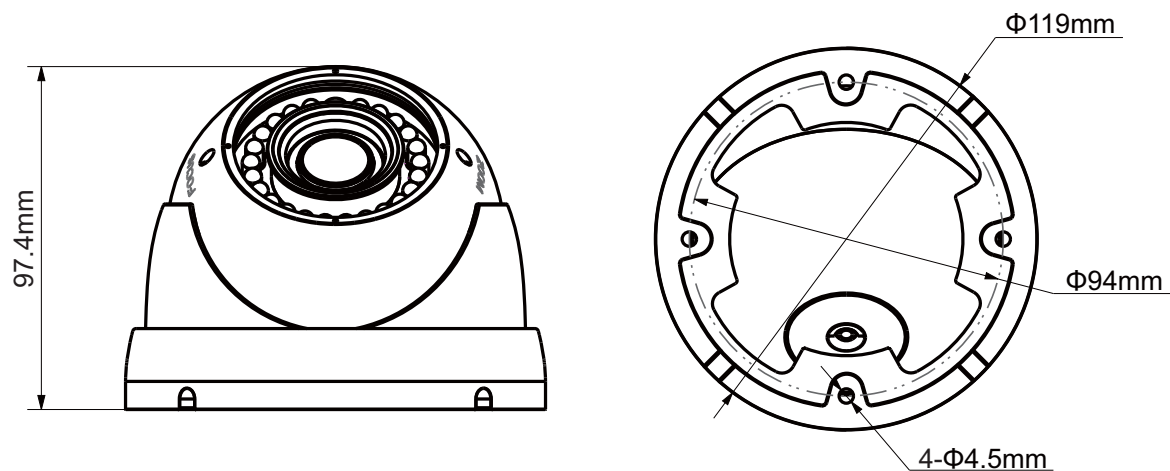

### Features

- 1/2.8" 2.4Megapixel CMOS
- 25/30fps@1080P, 25/30/50/60fps@720P
- High speed, long distance real-time transmission
- HD and SD switchable
- OSD Menu, control over coaxial cable
- DWDR, Day/Night(ICR), AWB, AGC, BLC, 3DNR
- 2.7~12mm vari-focal lens
- Max. IR LEDs length 30m, Smart IR
- IP67, DC12V

### Technical Specifications

Model	DH-HAC-HDW2220RP-VF	DH-HAC-HDW2220RN-VF
<b>Camera</b>		
Image Sensor	1/2.8" 2.4Megapixel CMOS	
Effective Pixels	1984(H)×1225(V)	
Electronic Shutter	1/3s~1/100,000s	
Video Frame Rate	25/30/50/60fps@720P; 25/30fps@1080P	
Synchronization	Internal	
Min. Illumination	0.05Lux/F1.4, 0Lux IR on	
Video Output	1-channel BNC HDCVI high definition video output/ CVBS standard definition video output (Can switch)	
<b>Camera Features</b>		
Max. IR LEDs Length	30m, Smart IR	
Day/Night	Auto(ICR) / Color / B/W	
Noise Reduction	2D/3D	
OSD Menu	Support	
<b>Lens</b>		
Focal Length	2.7~12mm	
Angle of View	H: 93° ~35°	
Lens Type	Manual / Fixed Iris	
Mount Type	Φ14	
<b>General</b>		
Power Supply	DC12V±20%	
Power Consumption	Max 4.5W	
Working Environment	-30°C~+60°C / Less than 95%RH (no condensation)	
Transmission Distance	Over 500m via 75-3 coaxial cable	
Ingress Protection	IP67	
Dimensions	Φ119mm×97.4mm	
Weight	0.55kg	
Material	Metal	

### Dimensions (mm)