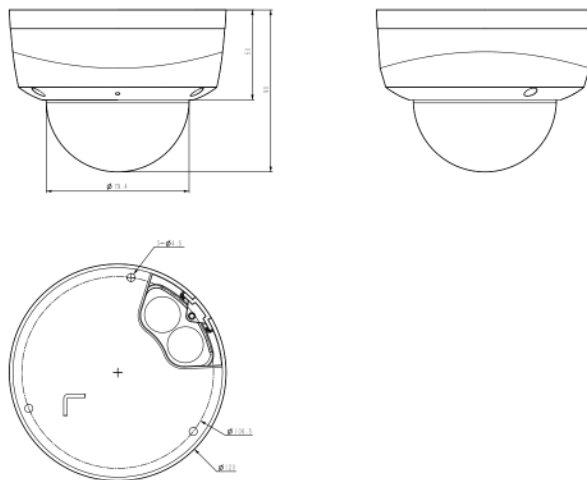

# Tiandy

Rules of behavior analyse in 1 scene	8
Early Warning(EW)	N/A
Auto-Tracking	N/A
Face Mode	Face Capture
Face Detection Performance	Detects up to 32 faces at the same scene; Detects up to 16 faces at the same scene
<b>Network</b>	
ANR	ANR
Protocols	HTTP;HTTPS;TCP/IP;UDP;UPnP;ICMP;IGMP;SNMP;DHCP;DNS;DDNS;Easy DDNS;NTP;SMTP;SSL;802.1X;QoS;IPv4;IPv6;PPPOE;SSH;Unicast;Multicast;RTCP;ARP;SRTP;RTSP;FTP;SFTP;NAS
System Compatibility	onvif Profile S/T/G/M;CGI;MIL STONE;RTMP
Remote Connection	≤2
Client	Easy7 Smart Client
Moblie Client	EasyLive Plus
Web	IE10+;Firefox52+;Edge89+;Safari11+;Chrome57+
<b>Interface</b>	
Communication Interface	1 RJ45 10M/ 100M self adaptive Ethernet port
Audio I/O	1channel in;1channel out
Alarm I/O	1channel in,3mA,3.3VDC;1channel out,30mA,12VDC
Built-In Mic	Yes
Built-In Speaker	N/A
Reset Button	Yes(built-in)
On-board storage	Built-in Micro SD card slot, up to 512 GB
Additional interfaces	N/A
<b>General</b>	
Web Client Language	19languages Simple Chinese/Traditional Chinese/English/Spanish/Korean/Italian/Turkish/Russian/Thai/French/Polish/Dutch/Hebrew/Arabic/Vietnamese/German/Ukrainian/Portuguese/Albanian
Operating Temperature	-40°C-65°C
Operating Humidity	0-95%
Storage Temperature	-40°C-65°C
Storage Humidity	0-95%(non-condensing)
Power Supply	DC12V±25%,MAX 6W;POE 802.3af,MAX 7.5W
Protection	Surge protection 2000V;Lightning proof 6000V;IP66;IK10
Boundary Dimensions	120(L)120(W)90(H)mm
Package Dimensions	140(L)140(W)120(H)mm
GrossWeight	0.65kg
NetWeight	0.48kg

## DIMENSIONS (Unit: mm)