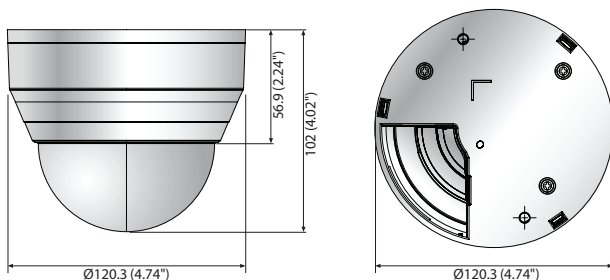

## Key Features

- Max. 5Megapixel (2592 x 1944) resolution
- 3.2~10mm(3.1x) motorized varifocal lens
- 0.15Lux (Color), 0Lux (B/W, IR LED on)
- Max. 30fps@5MP (H.265 / H.264)
- H.265, H.264, MJPEG codec support, Multiple streaming
- Day & Night, WDR (120dB)
- Tampering, Motion detection, Defocus detection
- Micro SD / SDHC / SDXC memory slot (Max. 128GB)
- Hallway view, WiseStream II support
- IR Viewable length 20m, PoE

## Dimensions

Unit : mm (inch)