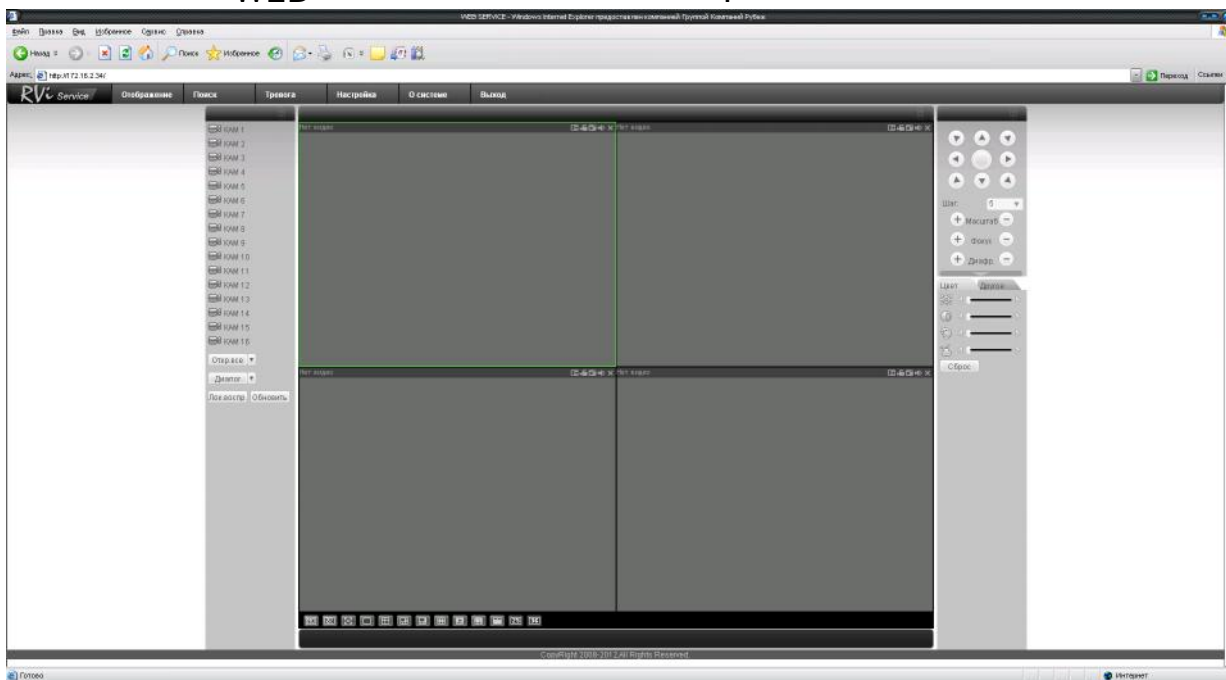

ИНТЕРНЕТ-МАГАЗИН: TELECAMERA.RU

«RVi»

admin admin. " "

The login form for RVi Service is displayed in a dark grey window. It features the RVi Service logo at the top. Below the logo, there are two input fields: one for the username labeled 'Имя польз.: admin' and one for the password labeled 'Пароль:'. A 'Вход' (Login) button is positioned to the right of the password field.

WEB

5

WEB