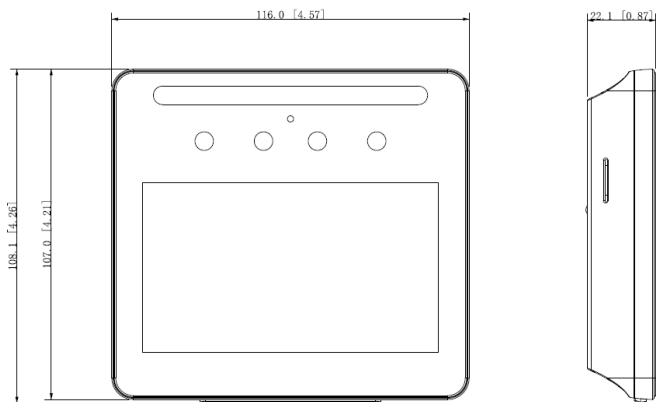

ASI3 Series | DHI-ASI3213G-MW

Alarm

Anti-passback	Support
Tamper	Support
Duress	Support
Door Sensor Timeout	Support
Illegal Intrusion	Support
Illegal Card Exceeding Threshold Alarm	Support

General

Power Supply	DC 12V 1.5A
Power Consumption	≤18W
Dimensions	116 mm × 107 mm × 22 mm
Operating Temperature	-10°C to +55°C (+14°F to +131°F)
Operating Humidity	5%RH–95%RH (non-condensing)
Working Environment	Indoor
Installation	Desktop and Wall mount
Certifications	CE/FCC

Dimensions (mm[inch])

Application

Management Platform

Client