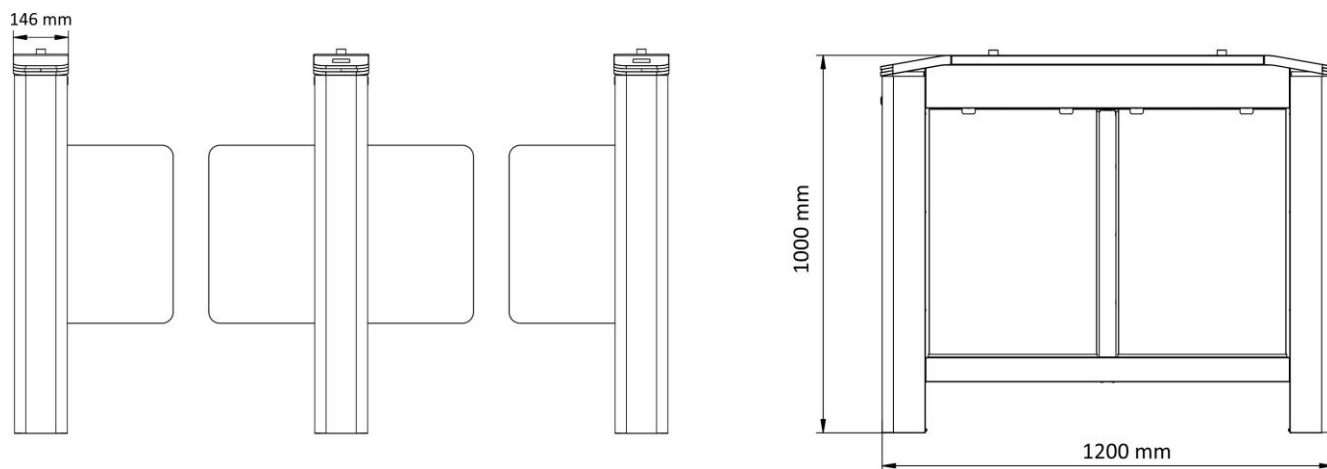

▪ Dimension