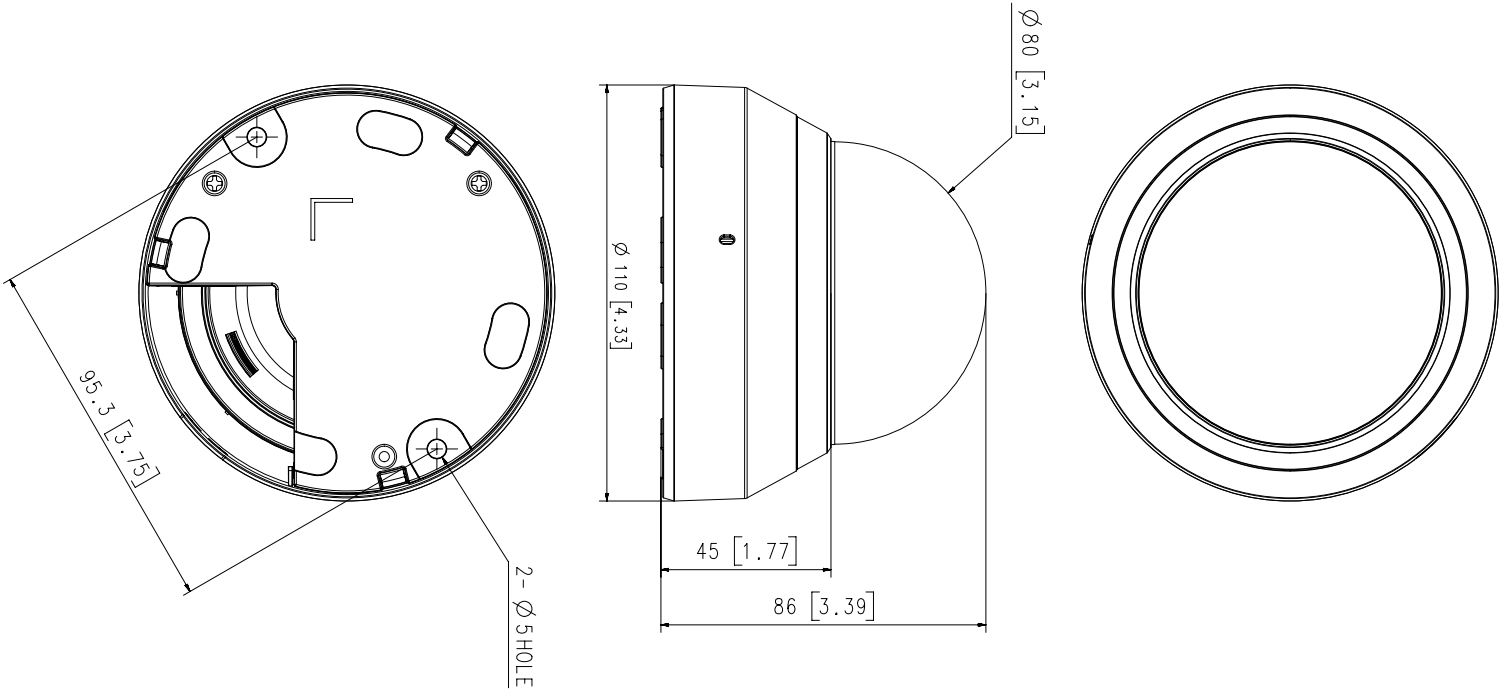

QND-6012R/6022R/6032R
UNIT : mm [inch]