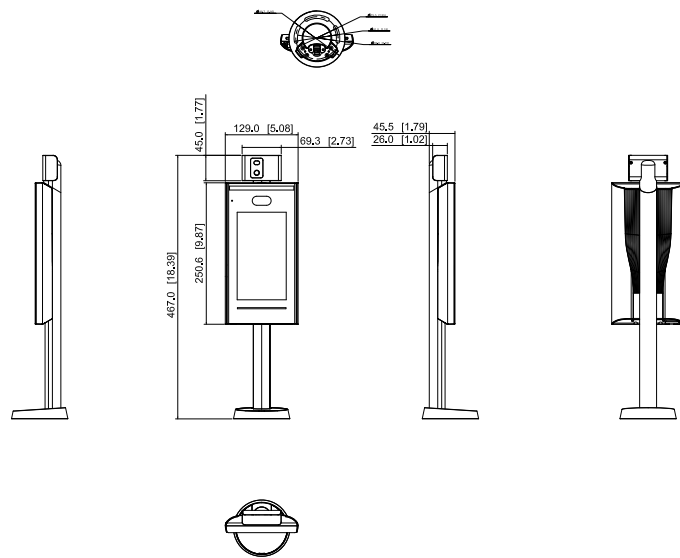

Basic

| | |
|--------------------|---|
| Display Screen | 7-inch display screen |
| Screen Type | Capacitive screen |
| Resolution | 600 (H) × 1024 (V) |
| Camera | 1/2.8" 2MP CMOS high definition WDR dual camera |
| WDR | 120 dB |
| Light Compensation | Auto white light Auto IR light |
| Status Indicator | 1 indicator light. Red: Error; Green: Normal; Blue: Working |
| Voice Prompt | Yes |
| Casing | Aluminium alloy/tempered glass/PC |

ASI7 Series | DHI-ASI7223X-A-V1-T1

| | |
|---------------------------------|--|
| Web Configuration | Yes |
| Performance | |
| Face Recognition Distance | Face-camera distance: 0.3 m–2.0 m Human height: 0.9 m–2.4 m |
| Face Verification Accuracy | 99.5% |
| Face Recognition Time | 0.2 s |
| Temperature Monitoring Range | 30°C to 45°C |
| Temperature Monitoring Error | ≤ 0.5°C |
| Temperature Monitoring Distance | 0.3 m–1.8 m |
| Temperature Monitoring Height | 135 cm–185 cm (when temperature monitoring distance is 0.5 m) 120 cm–210 cm (when temperature monitoring distance is 1.2 m) |
| Capacity | |
| User Capacity | 100,000 |
| Face Image Capacity | 100,000 |
| Password Capacity | 100,000 |
| Record Capacity | 300,000 records |
| Port | |
| RS-485 | 1 |
| Wiegand | 1 (input or output) |
| USB | 1 USB2.0 port |
| Network | 2 Ethernet Port |
| Alarm Input | 1 (Switch quantity) |
| Alarm Output | 1 (Relay) |
| Alarm Linkage | Yes |
| Exit Button | 2 |
| Lock Control | 2 |
| Alarm | |
| Anti-Passback | Yes |
| Tamper | Yes |
| Duress | Yes |
| General | |
| Power Adapter | Included |
| Power Supply | 12V 2A DC |
| Power Consumption | ≤ 24W |
| Product Dimensions | 477.0 mm × 129.0 mm × 99.7 mm (18.78" × 5.08" × 3.93") |
| Packaging Dimensions | Controller packing: 593 mm × 258 mm × 130 mm (23.35" × 10.16" × 5.12") Protective case: 672 mm × 615 mm × 291 mm (26.46" × 24.21" × 11.46") |

Dimensions (mm[inch])

ASI7 Series | DHI-ASI7223X-A-V1-T1

Application