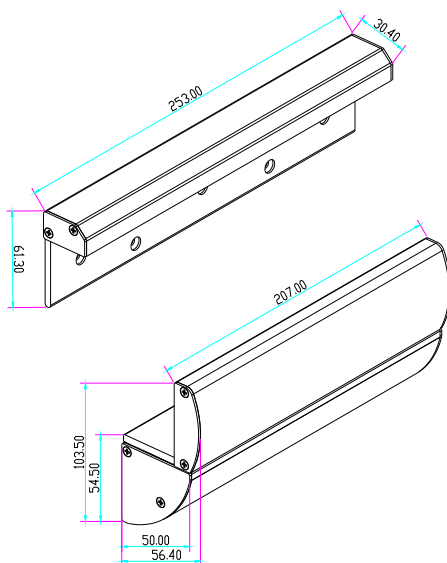

YLI ELECTRONIC

NZLC Bracket for Inward Door

Model:MBK-280NZLC

Specification

- Dimension: 253Lx30.4Wx61.3H(mm)
- Material: High Strength Aluminium,
- Sandblast Finished
- Suitable for: Inward Door
- Opening Mode: 90 Degree Door
- Use with: 280kgs Series Magnetic Lock
- Finished for Shell: Anodized Aluminium
- Weight: 0.75kg

Dimension

Installation