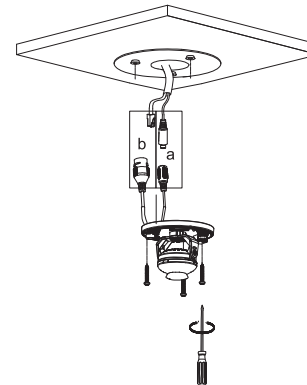

Dome Network Camera Installation Guide

V1.0.0

1.2.51.32.15630-000

A

1

2

3

4

B

1

2

3

4

a

Optional

1

2

3

b

Optional

4

3

5