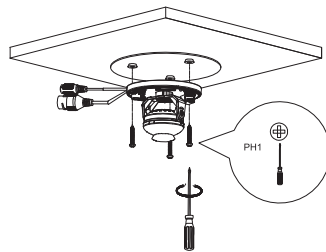

# Dome Network Camera Installation Guide

V1.0.0

1.2.51.32.15630-000

A

1

2

3

4