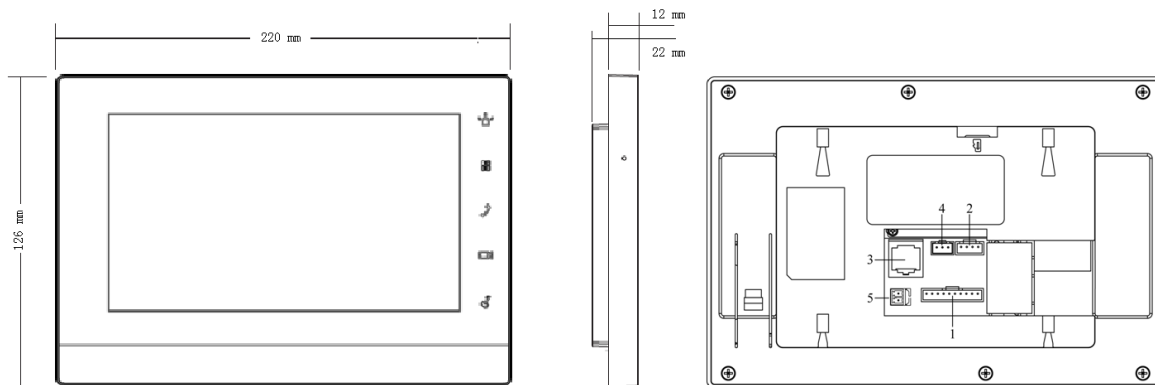

DH-VTH1510CH

	network protocol	TCP/IP
General	Power	DC 10~15V or supply directly by Special switching power
	Power Consumption	Standby $\leq 1.5W$, work $\leq 7W$
	work environment	Temperature: -10°C~+60°C
		Humidity: 10~90%RH
	Dimensions	200mm×126mm×22mm (L*W*T) ;
Weight	0.8Kg;	

Dimensions

Dahua Technology Co., Ltd.

1199BinAn Road, Binjiang District, Hangzhou, China

Tel: +86-571-87688883

Fax: +86-571-87688815

Email: overseas@dahuatech.com

www.dahuatech.com

*Design and specifications are subject to change without notice.