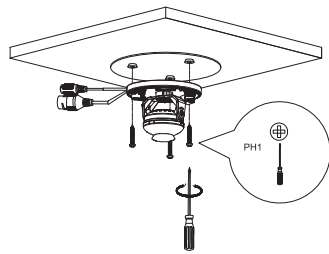

# Dome Network Camera Installation Guide

V1.0.0

1.2.51.32.15630-000

A

1

2

3

4