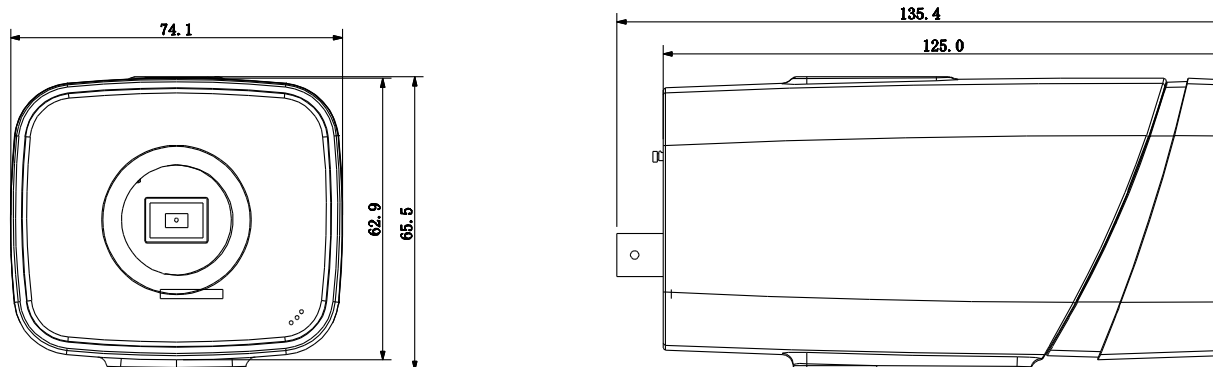

## DH-IPC-HF5421E

Ethernet	RJ-45 (10/100Base-T)
Wi-Fi	N/A
Protocol	IPv4/IPv6, HTTP, HTTPS, SSL, TCP/IP, UDP, UPnP, ICMP, IGMP, SNMP, RTSP, RTP, SMTP, NTP, DHCP, DNS, PPPOE, DDNS, FTP, IP Filter, QoS, Bonjour, 802.1x
Compatibility	ONVIF, PSIA, CGI
Max. User Access	20 users
Smart Phone	iPhone, iPad, Android, Windows Phone
<b>Auxiliary Interface</b>	
Memory Slot	Micro SD card, Max 128GB
RS485	1
Alarm	2/1 channel In/Out
<b>General</b>	
Power Supply	DC12V/AC24V, PoE (802.3af)
Power Consumption	< 10W (ABF&ICR on)
Working Environment	-30°C~+60°C, Less than 95% RH
Ingress Protection	N/A
Dimensions	74.1mm×65.5mm×135.4mm
Weight	0.3Kg

### Dimensions (mm)