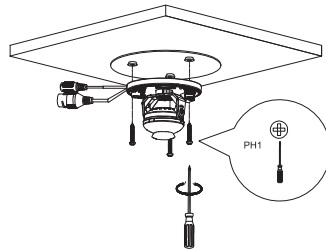

Dome Network Camera Installation Guide

V1.0.0

1.2.51.32.15630-000

A

1

2

3

4