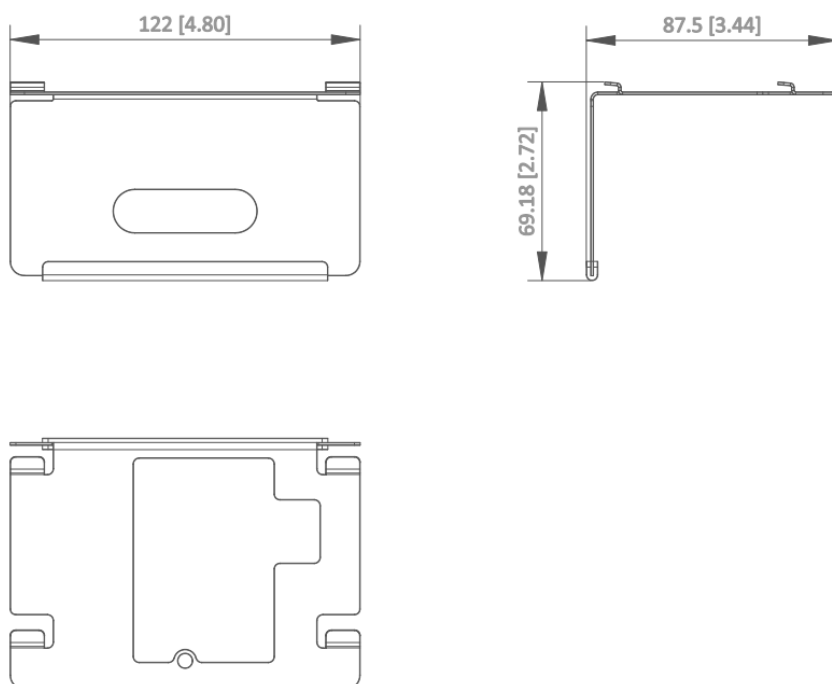

DS-KABH9510-T
Indoor Station Table Bracket

- Table bracket for KH9310/9510 series indoor station
- Material: SUS430

▪ Specification

General	
Working temperature	-10 °C to 55 °C (14 °F to 131 °F)
Working temperature	-10 °C to 55 °C (14 °F to 131 °F)
Dimension (W × H × D)	122 × 86 × 64 mm (4.80" × 3.39" × 2.52")
Material	SUS430, silica gel

▪ Available Model

DS-KABH9510-T

▪ Dimension

Unit:mm [inch]

SCALE | 1:1

▪ **Accessory**

DS-KH9510-WTE1

DS-KH9310-WTE1(B)