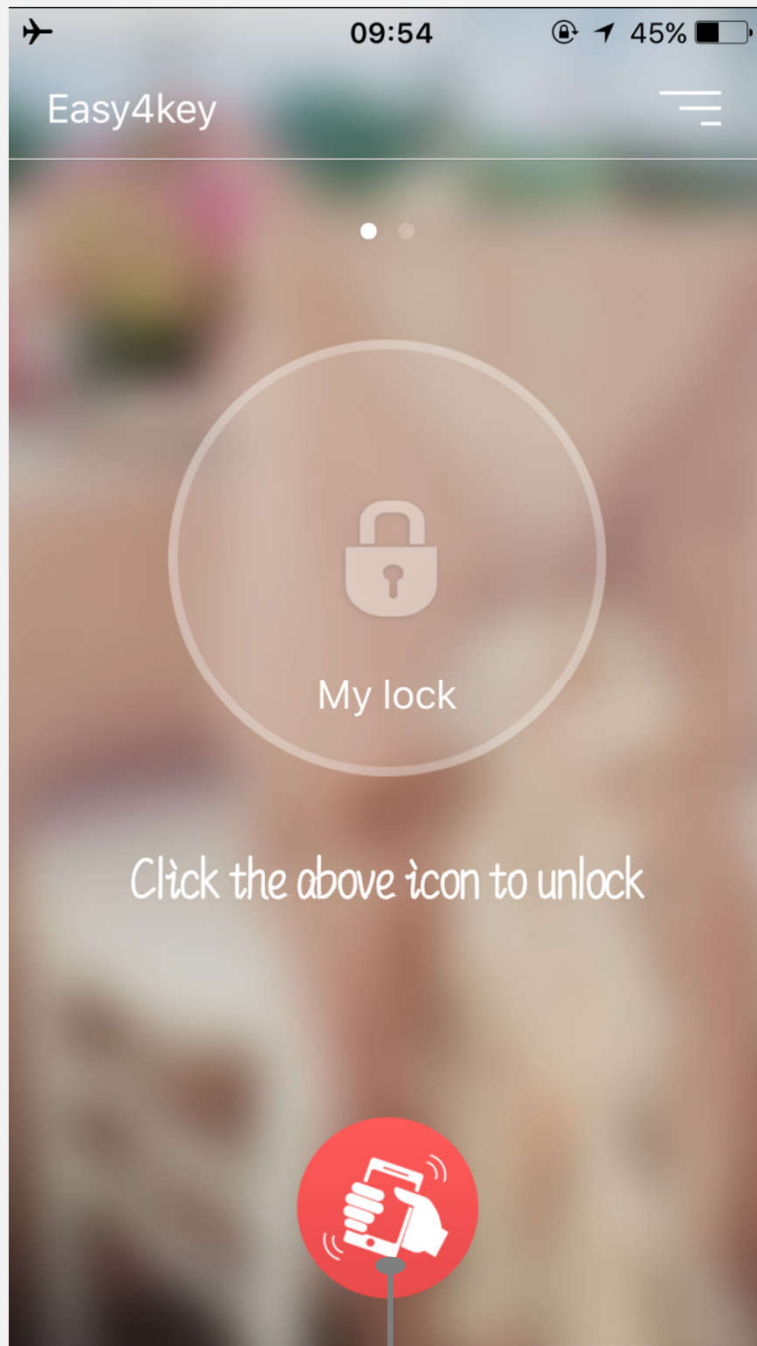

Easy4key

Easy4key can implement Bluetooth unlock , it is a eKey of your smart lock.
You can use it to access or share a access code to your friends.

Easy to connect to your locks.

You can share a temporary passcode to your guest.

Your key is below

Shake to unlock

Try to search.