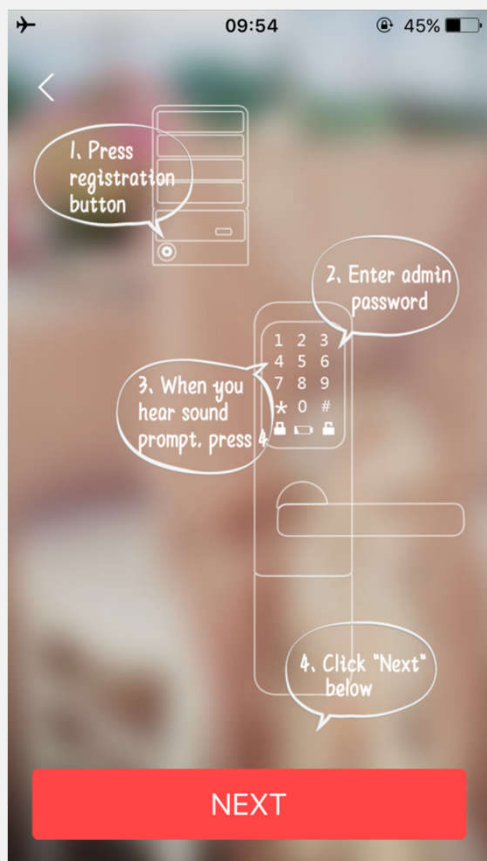

Easy4key

Easy4key can implement Bluetooth unlock , it is a eKey of your smart lock.
You can use it to access or share a access code to your friends.

Easy to connect to your locks.

You can share a temporary passcode to your guest.

Your key is below

Shake to unlock

Try to search.