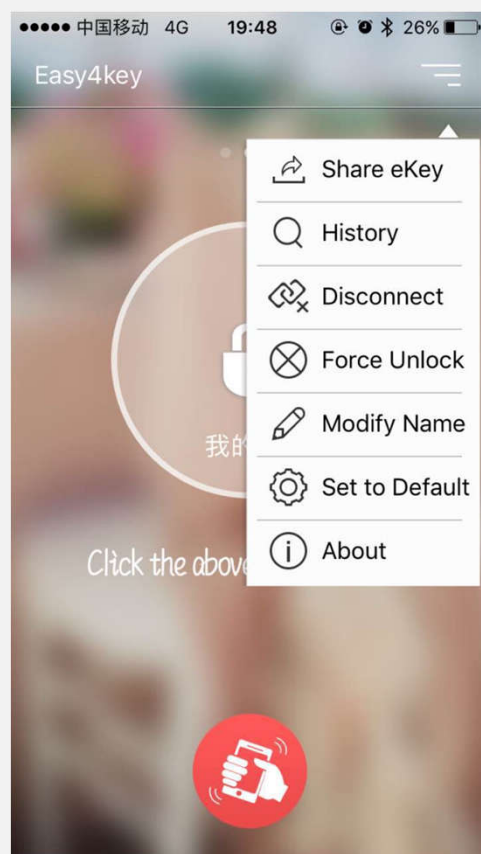

Easy4key

Easy4key can implement Bluetooth unlock , it is a eKey of your smart lock.
You can use it to access or share a access code to your friends.

Easy to connect to your locks.

You can share a temporary passcode to your guest.

Your key is below

Shake to unlock

Try to search.