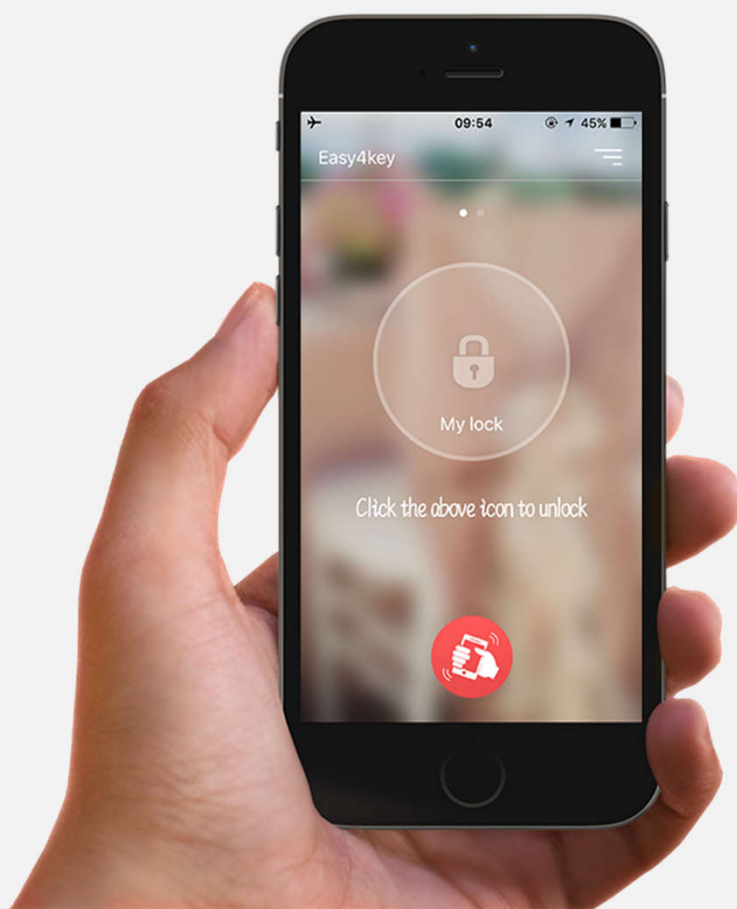

Easy4key

Easy4key can implement Bluetooth unlock , it is a eKey of your smart lock.
You can use it to access or share a access code to your friends.

Easy to connect to your locks.

You can share a temporary passcode to your guest.

Your key is below

Shake to unlock

Try to search.