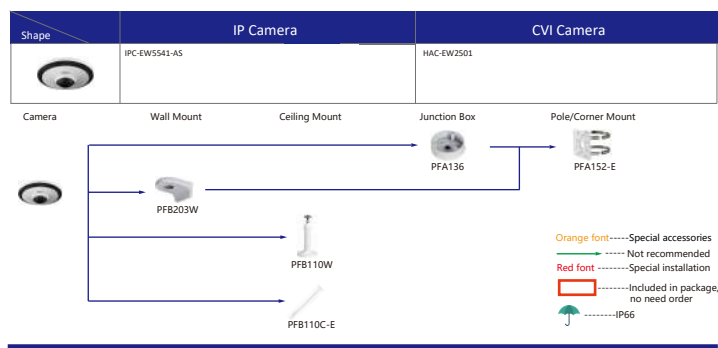

Shape	IP Camera	CVI Camera
	IPC-EBW81230/8630/81200/8600/81242 IPC-EBW8630/8600-IPC	HAC-EBW3802

- Orange font ----- Special accessories
- ----- Not recommended
- Red font ----- Special installation
- ----- Included in package, no need order
- ----- IP66