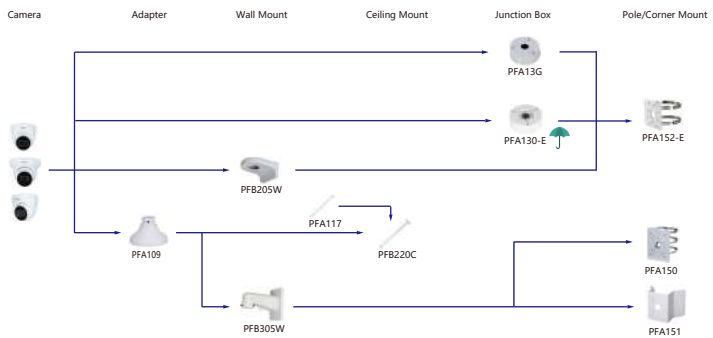

Shape	IP Camera	CVI Camera
		HAC-HDW2501TQ-A HAC-HDW15500/1400/1200/1200TQ-A HAC-HDW15500/1400/1209/1200TQ HAC-HDW2501TLMQ-A HAC-HDW15500/1400/1200TLMQ-A HAC-HDW15500/1400/1200TLMQ-A HAC-HDW1500/1400/1200T/MQ-A HAC-HDW1500/1400/1200T/MQ-A HAC-HDW1500/1400/1200T/MQ-A
Camera	Adapter	CVI Camera