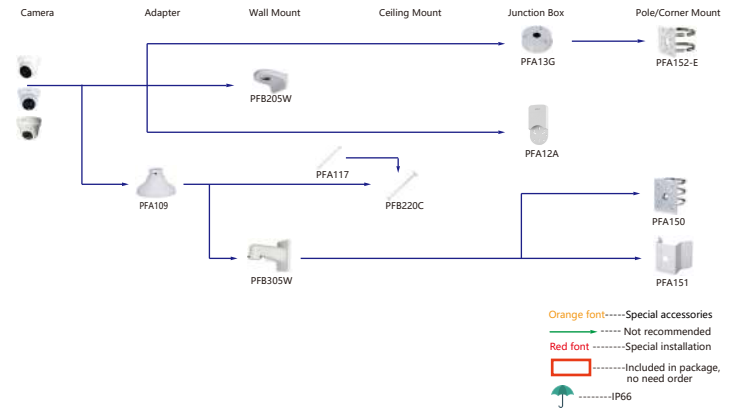

- Orange font: Special accessories
- Red font: Special installation
- Green dashed line: Not recommended
- Red dashed line: Included in package, no need order
- Green umbrella icon: IP66