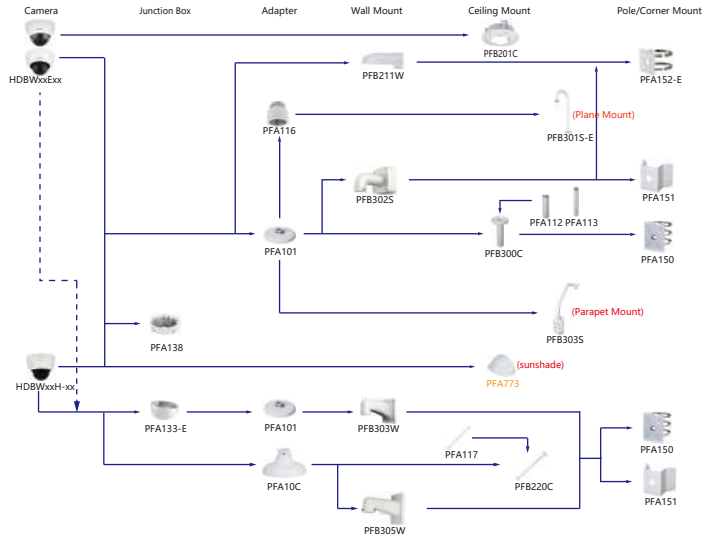

Shape	IP Camera	CVI Camera
	IPC-HDBW3241E-Z IPC-HDBW5541/5241/5831E-ZSE IPC-HDBW5541/5442/5241/5831E-ZE IPC-HDBW5442/5241/5831E-ZHE IPC-HDBW4231/4431E-Z-54 IPC-HDBW5242E-ZE-MF IPC-HDBW7442/7842/71242H-Z IPC-HDBW7442/7842H-Z4 IPC-HDBW7442H-ZFR IPC-HDBW7442H-Z4FR IPC-HDBW5842H-Z4HE	HAC-HDBW3802/3231E-Z HAC-HDBW3802/3231E-ZH HAC-HDBW3231Z-ZT