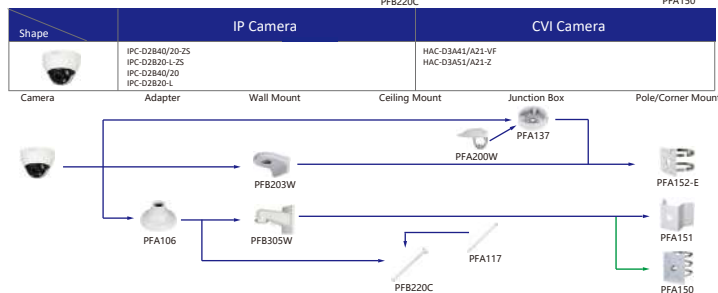

Shape	IP Camera	CVI Camera
	IPC-HDBW3241E-Z IPC-HDBW5541/5241/5831E-ZSE IPC-HDBW5541/5442/5241/5831E-ZE IPC-HDBW5442/5241/5831E-ZHE IPC-HDBW4231/4431E-Z-54 IPC-HDBW5242E-ZE-MF IPC-HDBW7442/7842/71242H-Z IPC-HDBW7442/7842H-Z4 IPC-HDBW7442H-ZFR IPC-HDBW7442H-Z4FR IPC-HDBW5842H-Z4HE	HAC-HDBW3802/3231E-Z HAC-HDBW3802/3231E-ZH HAC-HDBW3231Z-ZT

Shape	IP Camera	CVI Camera
	IPC-EBW81230/8630/81200/8600/81242 IPC-EBW8630/8600-IPC	HAC-EBW3802

- Orange font ----- Special accessories
- ----- Not recommended
- Red font ----- Special installation
- ----- Included in package, no need order
- ----- IP66