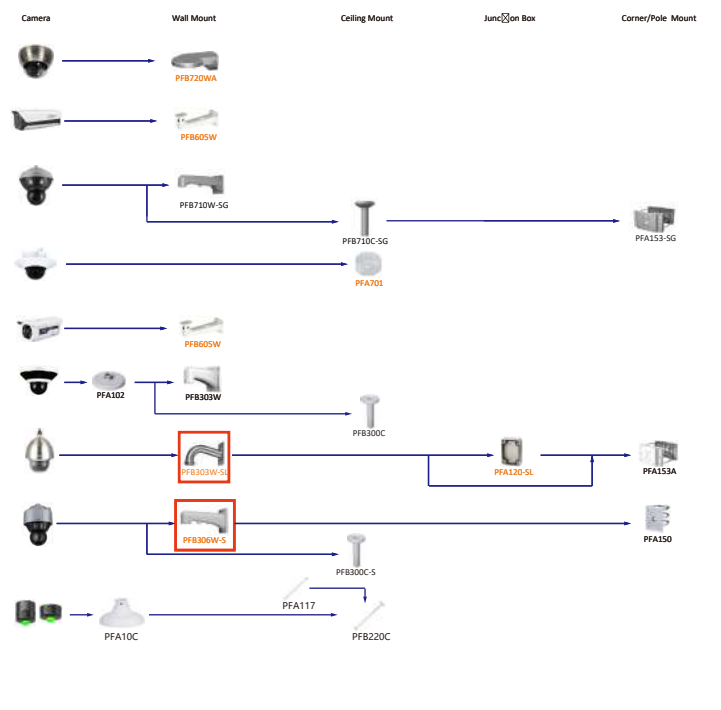

Selection of Special Camera

Shape	Special Camera		Shape	Special Camera	
	IPC-HDBW8232E-Z-SL			SD60230U-HM-SL	
	IPC-HFW5221E-Z-IRA/IRA			IPC-HDPW5241/5442/5541G-Z IPC-HDPW5242G-Z-MF	
	PSDW82442M-A370-D440 PSDW81642M-A180-D440 PSDW81642M-A390 PSDW8842M-A180	PSDW81642M-A360 PSDW8842M-A180		PSDW56315-8360 PSDW52315-8120	
	IPC-HFW5100-IRA IPC-HFW5200-IRA			Parking Space Detector	
	SDTS4005-4F-WA SDTSX225-2F-WA-0600