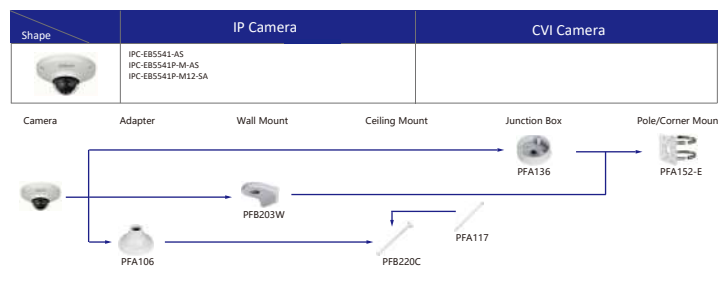

Shape	IP Camera	CVI Camera
	IPC-EBW81230/8630/81200/8600/81242 IPC-EBW8630/8600-IPC	HAC-EBW3802

- Orange font ----- Special accessories
- ----- Not recommended
- Red font ----- Special installation
- ----- Included in package, no need order
- ----- IP66