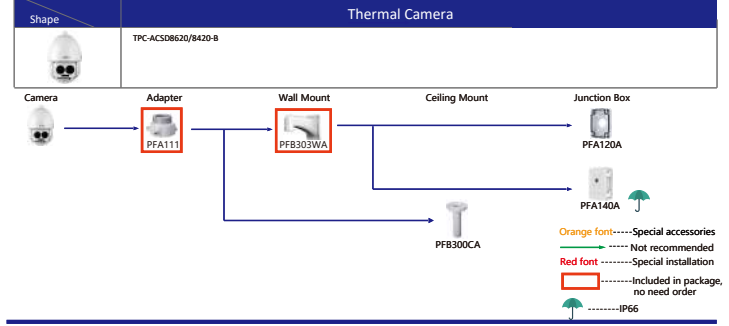

Selection of Special Camera

Shape	Special Camera		Shape	Special Camera	
	IPC-HDBW8232E-Z-SL			SD60230U-HM-SL	
	IPC-HFW5221E-Z-IRA/IRA			IPC-HDPW5241/5442/5541G-Z IPC-HDPW5242G-Z-MF	
	PSDW82442M-A370-D440 PSDW81642M-A180-D440 PSDW81642M-A390 PSDW8842M-A180	PSDW81642M-A360 PSDW8842M-A180		PSDW56315-8360 PSDW52315-8120	
	IPC-HFW5100-IRA IPC-HFW5200-IRA			Parking Space Detector	
	SDTS4005-4F-WA SDTSX225-2F-WA-0600				

Selection of Special Camera

Shape	Special Camera		Shape	Special Camera	
	SDTS4005WA-4F-8			SDW2000T-SL	
	PTZ8380/8340/83240-HNF-WA			PTZ1C200/203UE-GN PTZ1C200/203UE-GN-W	
	PTZ19245/19240-IR8-N PTZ19245/19240U-IR8-N-8 PTZ192C-408-IR8-L			PTZ12248V-IR8-N PTZ12248V-LR8-N PTZ12230F-IR8-N-S2 PTZ12230F-LR8-N-S2	
	PTZ1A225U-IRA-N			EPC280U	
	EPC230U-PTZ EPC230U-PTZ-R EPC245U-PTZ EPC245U-PTZ-R			SDW2030U-SL