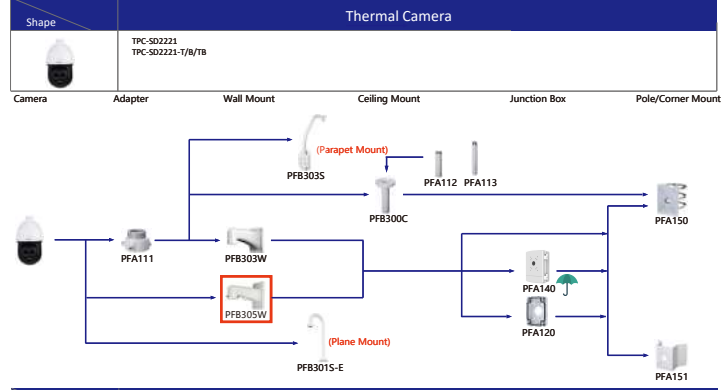

Selection of Special Camera

Shape	Special Camera		Shape	Special Camera	
	IPC-HDBW8232E-Z-SL			SD60230U-HM-SL	
	IPC-HFW5221E-Z-IRA/IRA			IPC-HDPW5241/5442/5541G-Z IPC-HDPW5242G-Z-MF	
	PSDW82442M-A370-D440 PSDW81642M-A180-D440 PSDW81642M-A390 PSDW8842M-A180	PSDW81642M-A360 PSDW8842M-A180		PSDW56315-8360 PSDW52315-8120	
	IPC-HFW5100-IRA IPC-HFW5200-IRA			Parking Space Detector	
	SDTS4005-4F-WA SDTSX225-2F-WA-0600				

Selection of Special Camera

Shape	Special Camera		Shape	Special Camera	
	SDTS4005WA-4F-8			SDW2000T-SL	
	PTZ8380/8340/83240-HNF-WA			PTZ1C200/203UE-GN PTZ1C200/203UE-GN-W	
	PTZ19245/19240-IR8-N PTZ19245/19240U-IR8-N-8 PTZ192C-408-IR8-L			PTZ12248V-IR8-N PTZ12248V-LR8-N PTZ12230F-IR8-N-S2 PTZ12230F-LR8-N-S2	
	PTZ1A225U-IRA-N			EPC280U	
	EPC230U-PTZ EPC230U-PTZ-R EPC245U-PTZ EPC245U-PTZ-R			SDW2030U-SL