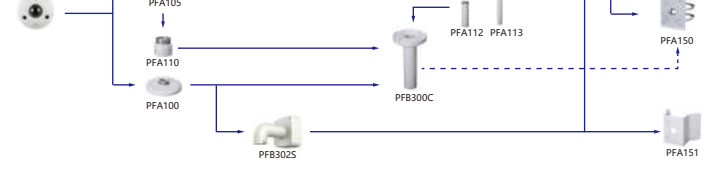

Shape	IP Camera	CVI Camera
	IPC-EBW81230/8630/81200/8600/81242 IPC-EBW8630/8600-IPC	HAC-EBW3802

- Orange font ----- Special accessories
- ----- Not recommended
- Red font ----- Special installation
- ----- Included in package, no need order
- ----- IP66