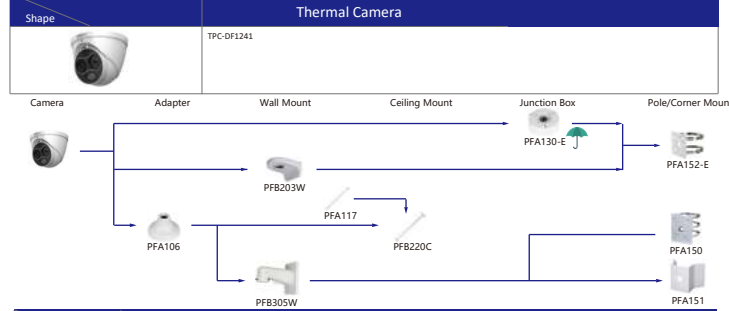

Selection of Special Camera

Shape	Special Camera		Shape	Special Camera	
	IPC-HDBW8232E-Z-SL			SD60230U-HM-SL	
	IPC-HFW5221E-Z-IRA/IRA			IPC-HDPW5241/5442/5541G-Z IPC-HDPW5242G-Z-MF	
	PSDW82442M-A370-D440 PSDW81642M-A180-D440 PSDW81642M-A390 PSDW8842M-A180	PSDW81642M-A360 PSDW8842M-A180		PSDW56315-8360 PSDW52315-8120	
	IPC-HFW5100-IRA IPC-HFW5200-IRA			Parking Space Detector	
	SDTS4005-4F-WA SDTSX225-2F-WA-0600				

Selection of Special Camera

Shape	Special Camera		Shape	Special Camera	
	SDTS4005WA-4F-8			SDW2000T-SL	
	PTZ8380/8340/83240-HNF-WA			PTZ1C200/203UE-GN PTZ1C200/203UE-GN-W	
	PTZ19245/19240-IR8-N PTZ19245/19240U-IR8-N-8 PTZ192C-408-IR8-L			PTZ12248V-IR8-N PTZ12248V-LR8-N PTZ12230F-IR8-N-S2 PTZ12230F-LR8-N-S2	
	PTZ1A225U-IRA-N			EPC280U	
	EPC230U-PTZ EPC230U-PTZ-R EPC245U-PTZ EPC245U-PTZ-R			SDW2030U-SL