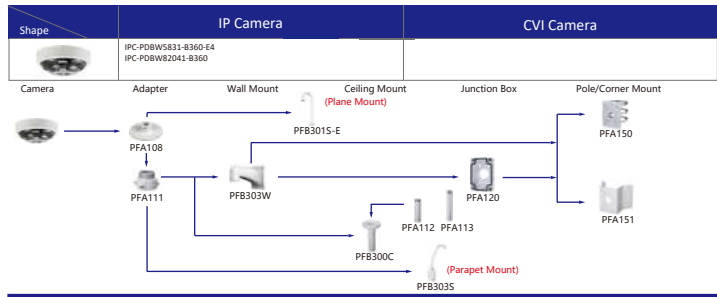

Shape	IP Camera	CVI Camera
	IPC-HDBW3241E-Z IPC-HDBW5541/5241/5831E-ZSE IPC-HDBW5541/5442/5241/5831E-ZE IPC-HDBW5442/5241/5831E-ZHE IPC-HDBW4231/4431E-Z-54 IPC-HDBW5242E-ZE-MF IPC-HDBW7442/7842/71242H-Z IPC-HDBW7442/7842H-Z4 IPC-HDBW7442H-ZFR IPC-HDBW7442H-Z4FR IPC-HDBW5842H-Z4HE	HAC-HDBW3802/3231E-Z HAC-HDBW3802/3231E-ZH HAC-HDBW3231Z-ZT