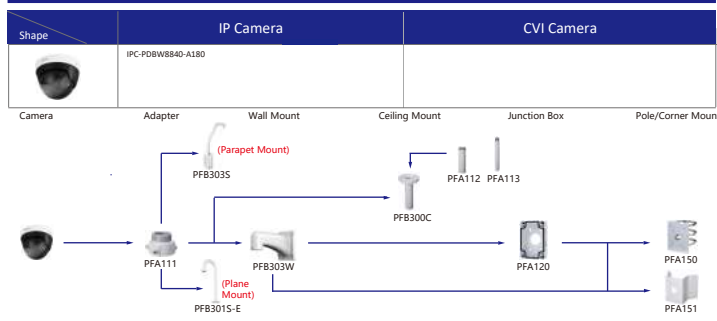

Shape	IP Camera	CVI Camera
	IPC-HDBW3241E-Z IPC-HDBW5541/5241/5831E-ZSE IPC-HDBW5541/5442/5241/5831E-ZE IPC-HDBW5442/5241/5831E-ZHE IPC-HDBW4231/4431E-Z-54 IPC-HDBW5242E-ZE-MF IPC-HDBW7442/7842/71242H-Z IPC-HDBW7442/7842H-Z4 IPC-HDBW7442H-ZFR IPC-HDBW7442H-Z4FR IPC-HDBW5842H-Z4HE	HAC-HDBW3802/3231E-Z HAC-HDBW3802/3231E-ZH HAC-HDBW3231Z-ZT