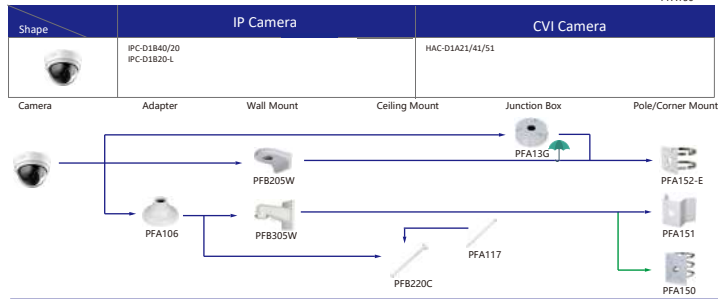

Shape	IP Camera	CVI Camera
	IPC-HDBW3241E-Z IPC-HDBW5541/5241/5831E-ZSE IPC-HDBW5541/5442/5241/5831E-ZE IPC-HDBW5442/5241/5831E-ZHE IPC-HDBW4231/4431E-Z-54 IPC-HDBW5242E-ZE-MF IPC-HDBW7442/7842/71242H-Z IPC-HDBW7442/7842H-Z4 IPC-HDBW7442H-ZFR IPC-HDBW7442H-Z4FR IPC-HDBW5842H-Z4HE	HAC-HDBW3802/3231E-Z HAC-HDBW3802/3231E-ZH HAC-HDBW3231Z-ZT

Shape	IP Camera	CVI Camera
	IPC-EBW81230/8630/81200/8600/81242 IPC-EBW8630/8600-IPC	HAC-EBW3802

- Orange font ----- Special accessories
- ----- Not recommended
- Red font ----- Special installation
- ----- Included in package, no need order
- ----- IP66