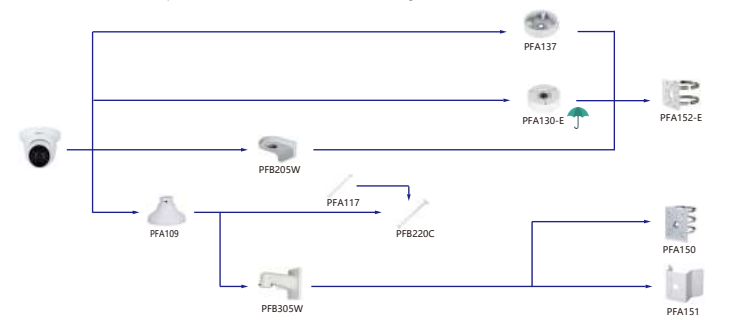

Shape	IP Camera	CVI Camera
		HAC-HDW2501/1500/1400/1200T/MQ-A HAC-HDW15500/1400/1200T/MQ
Camera	Adapter	CVI Camera

Shape	IP Camera	CVI Camera
		HAC-HDW1801/1230/1800TL HAC-HDW1801/1400/1200/1230/1800TL-A HAC-HDW1509/1409/1239TL-A-LED HAC-HDW1509/1409/1239TL-LED HAC-HDW1230SL
Camera	Adapter	CVI Camera