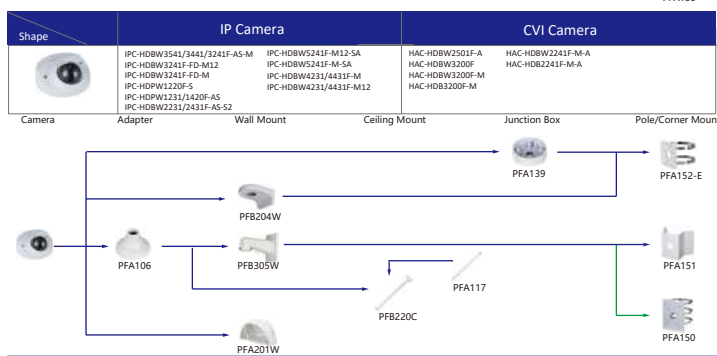

Shape	IP Camera	CVI Camera
	IPC-HDBW3241E-Z IPC-HDBW5541/5241/5831E-ZSE IPC-HDBW5541/5442/5241/5831E-ZE IPC-HDBW5442/5241/5831E-ZHE IPC-HDBW4231/4431E-Z-54 IPC-HDBW5242E-ZE-MF IPC-HDBW7442/7842/71242H-Z IPC-HDBW7442/7842H-Z4 IPC-HDBW7442H-ZFR IPC-HDBW7442H-Z4FR IPC-HDBW5842H-Z4HE	HAC-HDBW3802/3231E-Z HAC-HDBW3802/3231E-ZH HAC-HDBW3231Z-ZT