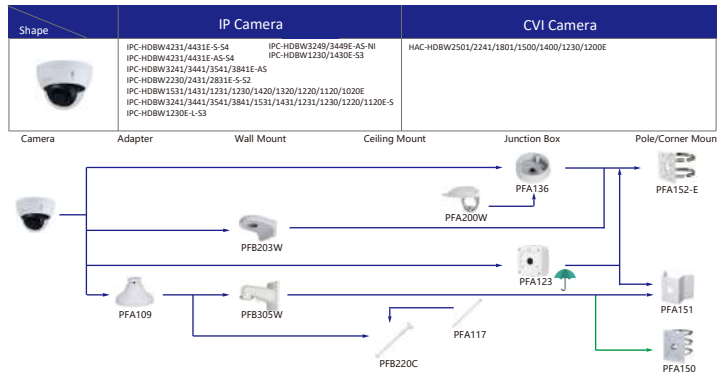

Shape	IP Camera	CVI Camera
	IPC-HDBW3241E-Z IPC-HDBW5541/5241/5831E-ZSE IPC-HDBW5541/5442/5241/5831E-ZE IPC-HDBW5442/5241/5831E-ZHE IPC-HDBW4231/4431E-Z-54 IPC-HDBW5242E-ZE-MF IPC-HDBW7442/7842/71242H-Z IPC-HDBW7442/7842H-Z4 IPC-HDBW7442H-ZFR IPC-HDBW7442H-Z4FR IPC-HDBW5842H-Z4HE	HAC-HDBW3802/3231E-Z HAC-HDBW3802/3231E-ZH HAC-HDBW3231Z-ZT