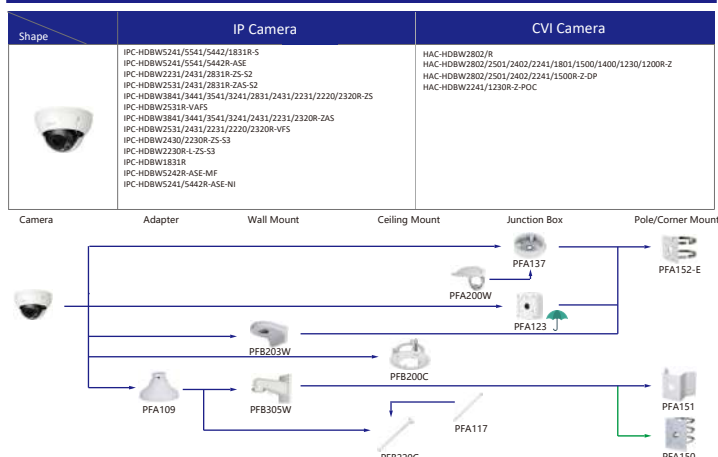

Shape	IP Camera	CVI Camera
	IPC-HDBW3241E-Z IPC-HDBW5541/5241/5831E-ZSE IPC-HDBW5541/5442/5241/5831E-ZE IPC-HDBW5442/5241/5831E-ZHE IPC-HDBW4231/4431E-Z-54 IPC-HDBW5242E-ZE-MF IPC-HDBW7442/7842/71242H-Z IPC-HDBW7442/7842H-Z4 IPC-HDBW7442H-ZFR IPC-HDBW7442H-Z4FR IPC-HDBW5842H-Z4HE	HAC-HDBW3802/3231E-Z HAC-HDBW3802/3231E-ZH HAC-HDBW3231Z-ZT

Shape	IP Camera	CVI Camera
	IPC-EBW81230/8630/81200/8600/81242 IPC-EBW8630/8600-IPC	HAC-EBW3802

- Orange font ----- Special accessories
- ----- Not recommended
- Red font ----- Special installation
- ----- Included in package, no need order
- ----- IP66