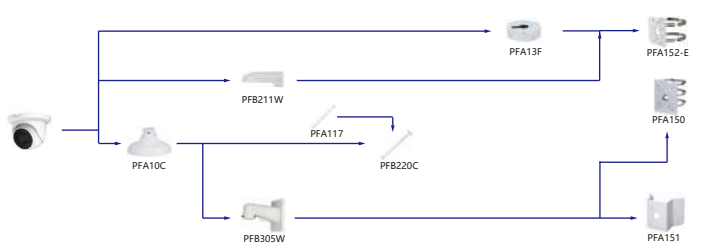

Shape	IP Camera	CVI Camera
		HAC-HDW2501/1500T/MQ-Z-A-DP HAC-HDW2501T/MQ/1500/1400/1200T/MQ-Z-A HAC-HDW2501T/MQ/1500/1400/1200T/MQ-Z
Camera	Adapter	CVI Camera