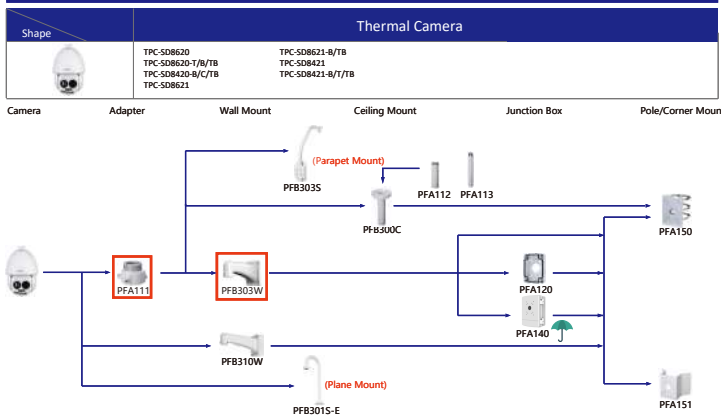

Selection of Special Camera

Shape	Special Camera		Shape	Special Camera	
	IPC-HDBW8232E-Z-SL			SD60230U-HM-SL	
	IPC-HFW5221E-Z-IRA/IRA			IPC-HDPW5241/5442/5541G-Z IPC-HDPW5242G-Z-MF	
	PSDW82442M-A370-D440 PSDW81642M-A180-D440 PSDW81642M-A390 PSDW8842M-A180	PSDW81642M-A360 PSDW8842M-A180		PSDW56315-8360 PSDW52315-8120	
	IPC-HFW5100-IRA IPC-HFW5200-IRA			Parking Space Detector	
	SDTS4005-4F-WA SDTSX225-2F-WA-0600				

Selection of Special Camera

Shape	Special Camera		Shape	Special Camera	
	SDTS4005WA-4F-8			SDW2000T-SL	
	PTZ8380/8340/83240-HNF-WA			PTZ1C200/203UE-GN PTZ1C200/203UE-GN-W	
	PTZ19245/19240-IR8-N PTZ19245/19240U-IR8-N-8 PTZ192C-408-IR8-L			PTZ12248V-IR8-N PTZ12248V-LR8-N PTZ12230F-IR8-N-S2 PTZ12230F-LR8-N-S2	
	PTZ1A225U-IRA-N			EPC280U	
	EPC230U-PTZ EPC230U-PTZ-R EPC245U-PTZ EPC245U-PTZ-R			SDW2030U-SL