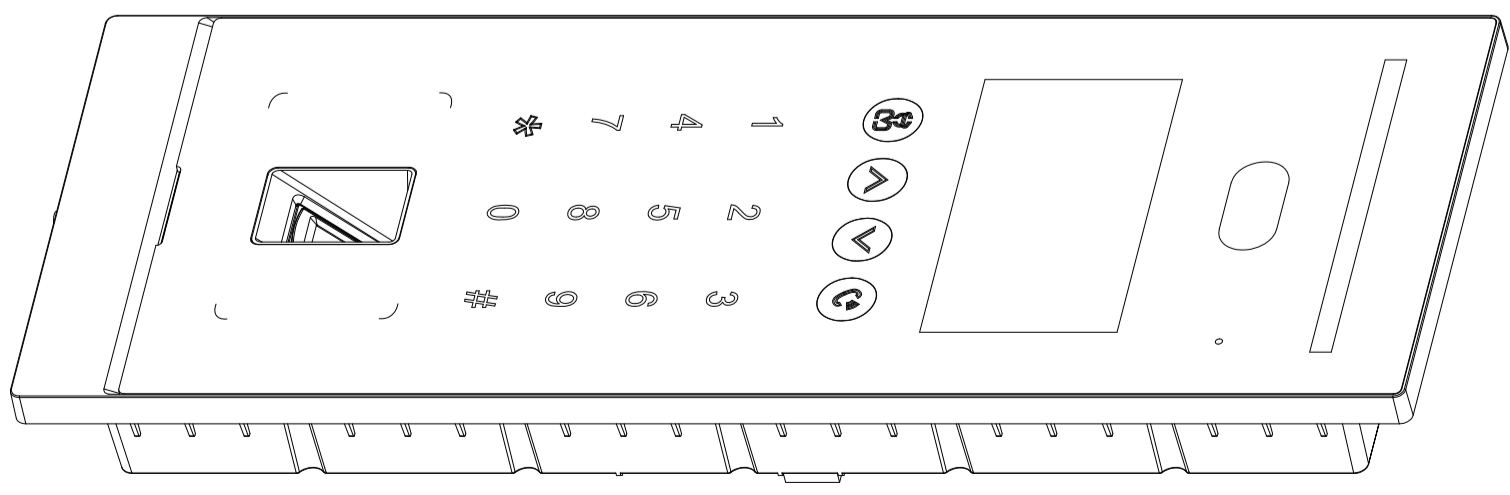

REVOLUTIONS			
REV	ZONE	MARK	DATE

1	2	3	4	5	6	7	8	9	10
A	B	C	D	E	F	G	H	A2	

X	±0.2									
XX	±0.15									
XXX	±0.05	ANG	±0.5							

THESE DIMENSIONS AND SPECIFICATIONS ARE THE PROPERTY OF ZHEJIANG HAIKAI TECHNOLOGY CO., LTD. AND SHALL BE KEPT CONFIDENTIAL. ANY USE OF THIS DRAWING IN ANY MANNER WITHOUT THE PRIOR WRITTEN PERMISSION OF ZHEJIANG HAIKAI TECHNOLOGY CO., LTD. IS PROHIBITED.

DRW#	DATE:	UNIT: S:mm	INC NO.:	TITLE:
CHD#	DATE:	SCALE: 1:1	0-DH3-RD002295-0001	4.3寸门口机
STD#	DATE:	REV:	MOSS(G): 14765811#	
APP#	DATE:	SHEET: 1 OF 1		