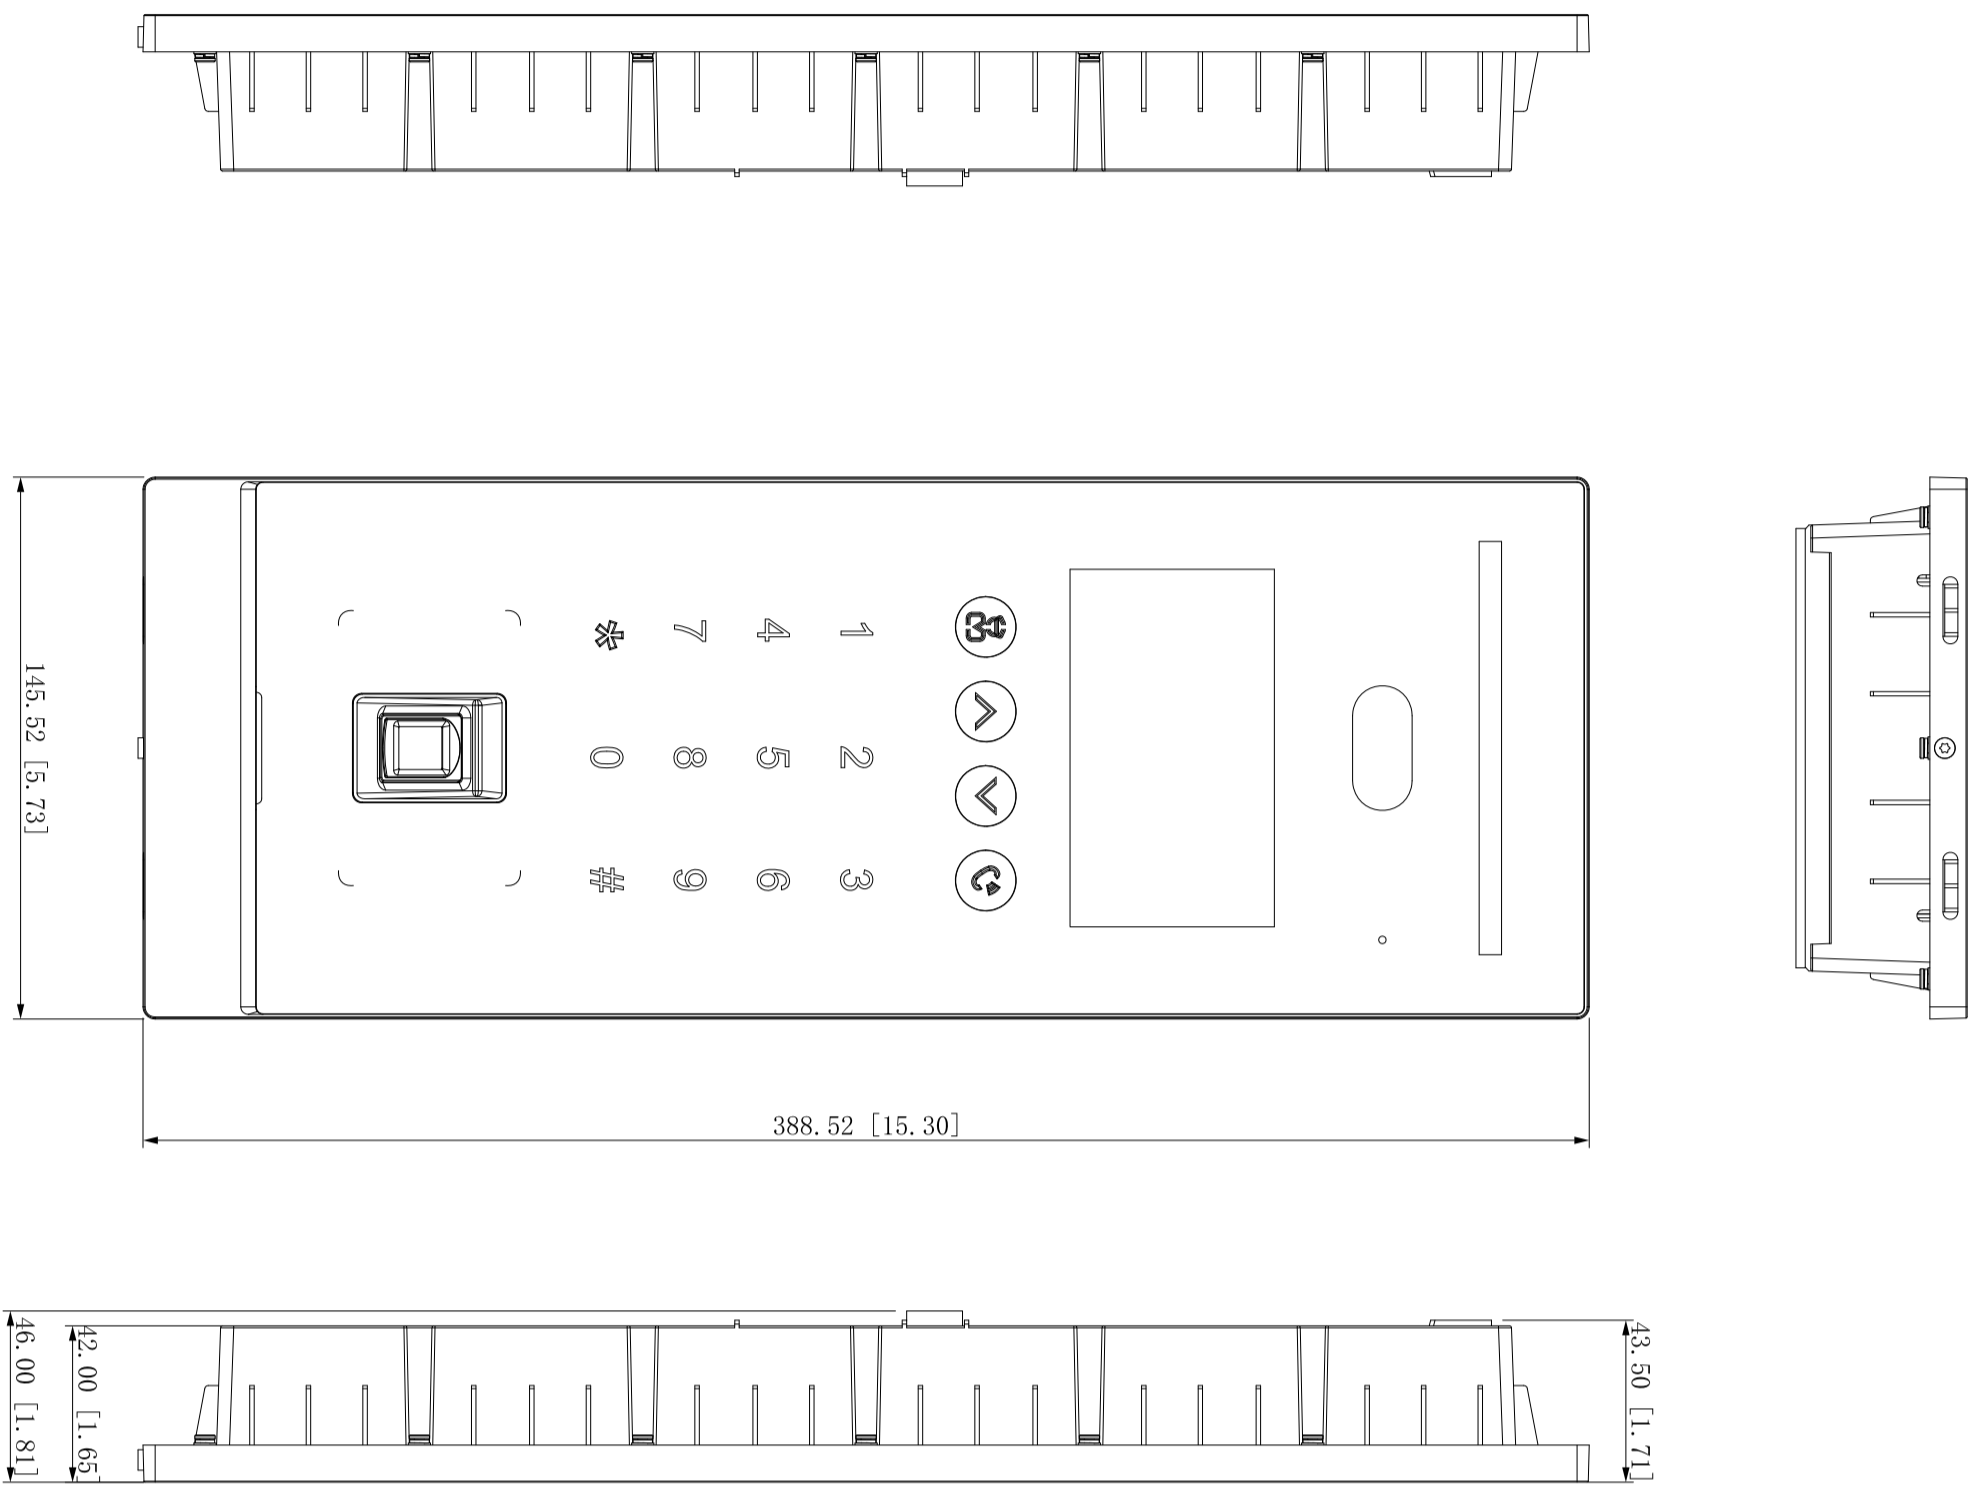

REVOLUTIONS			
REV	ZONE	MARK	DATE

1	2	3	4	5	6	7	8	9	10
A	B	C	D	E	F	G	H	A2	

X	±0.2									
XX	±0.15									
XXX	±0.05	ANG	±0.5							

THESE DIMENSIONS AND SPECIFICATIONS ARE THE PROPERTY OF ZHEJIANG HAIKAI TECHNOLOGY CO., LTD. AND SHALL BE KEPT CONFIDENTIAL. ANY USE OF THIS DRAWING IN ANY MANNER WITHOUT THE PRIOR WRITTEN PERMISSION OF ZHEJIANG HAIKAI TECHNOLOGY CO., LTD. IS PROHIBITED.

DRW#	DATE:	UNIT: S:mm	INC NO.:	TITLE:
CHD#	DATE:	SCALE: 1:1	0-DH3-RD002295-0001	4.3寸门口机
STD#	DATE:	REV:	MOSS(G): 14765811#	
APP#	DATE:	SHEET: 1 OF 1		