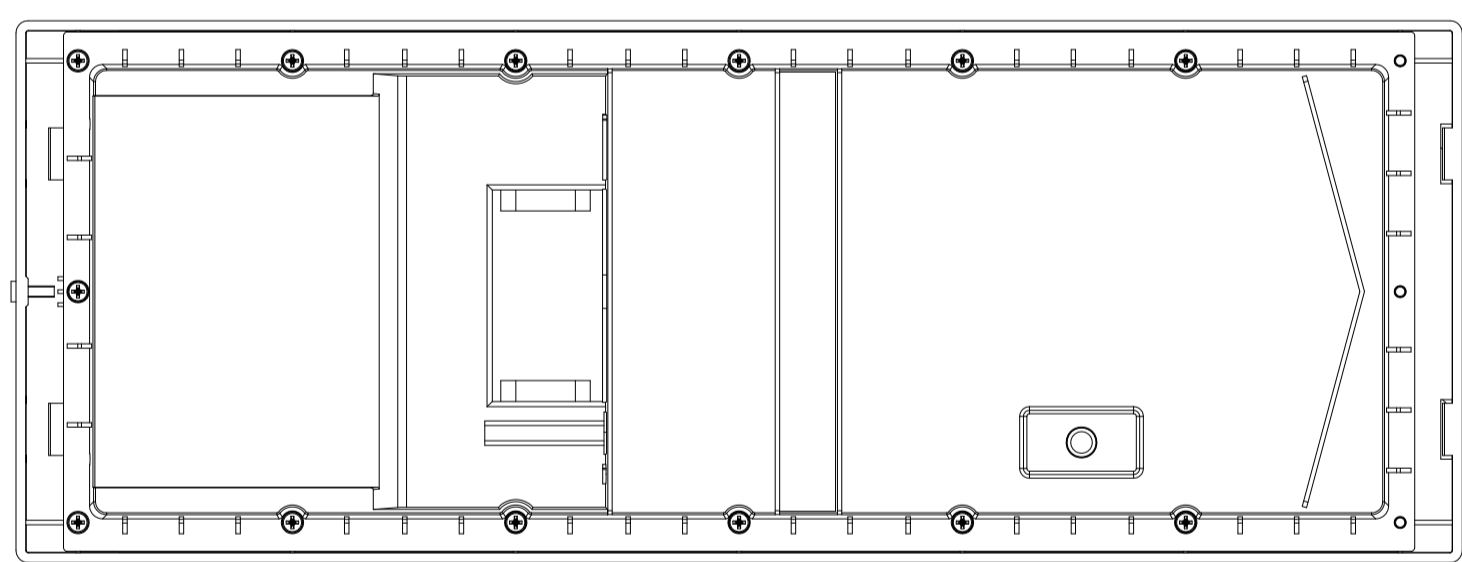

REVOLUTIONS			
REV	ZONE	MARK	DATE

1	2	3	4	5	6	7	8	9	10
A	B	C	D	E	F	G	H	A2	

X	±0.2									
XX	±0.15									
XXX	±0.05	ANG	±0.5							

THESE DIMENSIONS AND SPECIFICATIONS ARE THE PROPERTY OF ZHEJIANG HAIKAI TECHNOLOGY CO., LTD. AND SHALL BE KEPT CONFIDENTIAL. ANY USE OF THIS DRAWING IN ANY MANNER WITHOUT THE PRIOR WRITTEN PERMISSION OF ZHEJIANG HAIKAI TECHNOLOGY CO., LTD. IS PROHIBITED.

DRW#	DATE:	UNIT: S:mm	INC NO.:	TITLE:
CHD#	DATE:	SCALE: 1:1	0-DH3-RD002295-0001	4.3寸门口机
STD#	DATE:	REV:	MOSS(G): 14765811#	
APP#	DATE:	SHEET: 1 OF 1		