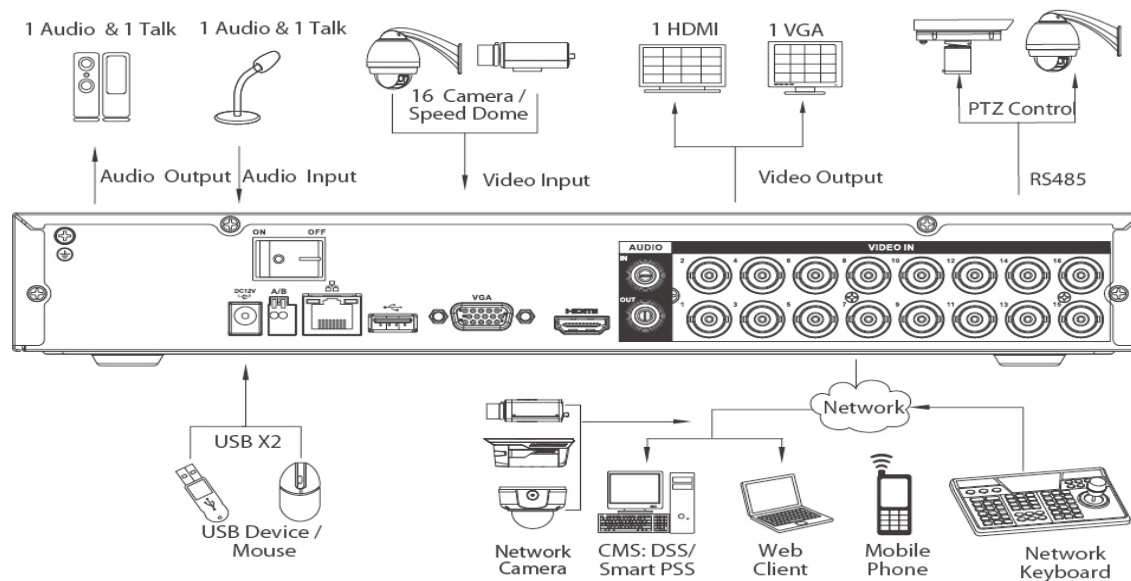

DH-HCVR5104/5108/5116H-S2

		(10/100M/1000M)
Network Functions	HTTP, IPv4/IPv6, TCP/IP, UPNP, RTSP, UDP, SMTP, NTP, DHCP, DNS, PPPOE, DDNS, FTP, IP Filter, SNMP, P2P	
Max. User Access	128 users	
Smart Phone	iPhone, iPad, Android, Windows Phone	
Storage		
Internal HDD	1 SATA port, up to 4TB	
Auxiliary Interface		
USB Interface	2 ports(1 Rear), USB2.0	
RS485	1 port, For PTZ Control	
General		
Power Supply	DC12V/2A	DC12V/3A
Power Consumption	10W(without HDD)	
Working Environment	-10°C ~ +55°C / 10%~90%RH / 86~106kpa	
Dimension(W×D×H)	Mini 1U, 325mm×255mm×55mm	
Weight	1.5KG(without HDD)	

System Connection

*Takes HCVR5116H-S2 as an example

Dahua Technology Co., Ltd.

1199' BinAn Road, Binjiang District, Hangzhou, China

Tel: +86-571-87688883

Fax: +86-571-87688815

Email: overseas@dahuatech.com

www.dahuatech.com

*Design and specifications are subject to change without notice.

© 2015 Dahua Technology Co., Ltd.