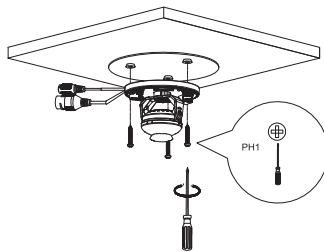

Dome Network Camera Installation Guide

V1.0.0

1.2.51.32.15630-000

A

1

2

3

4