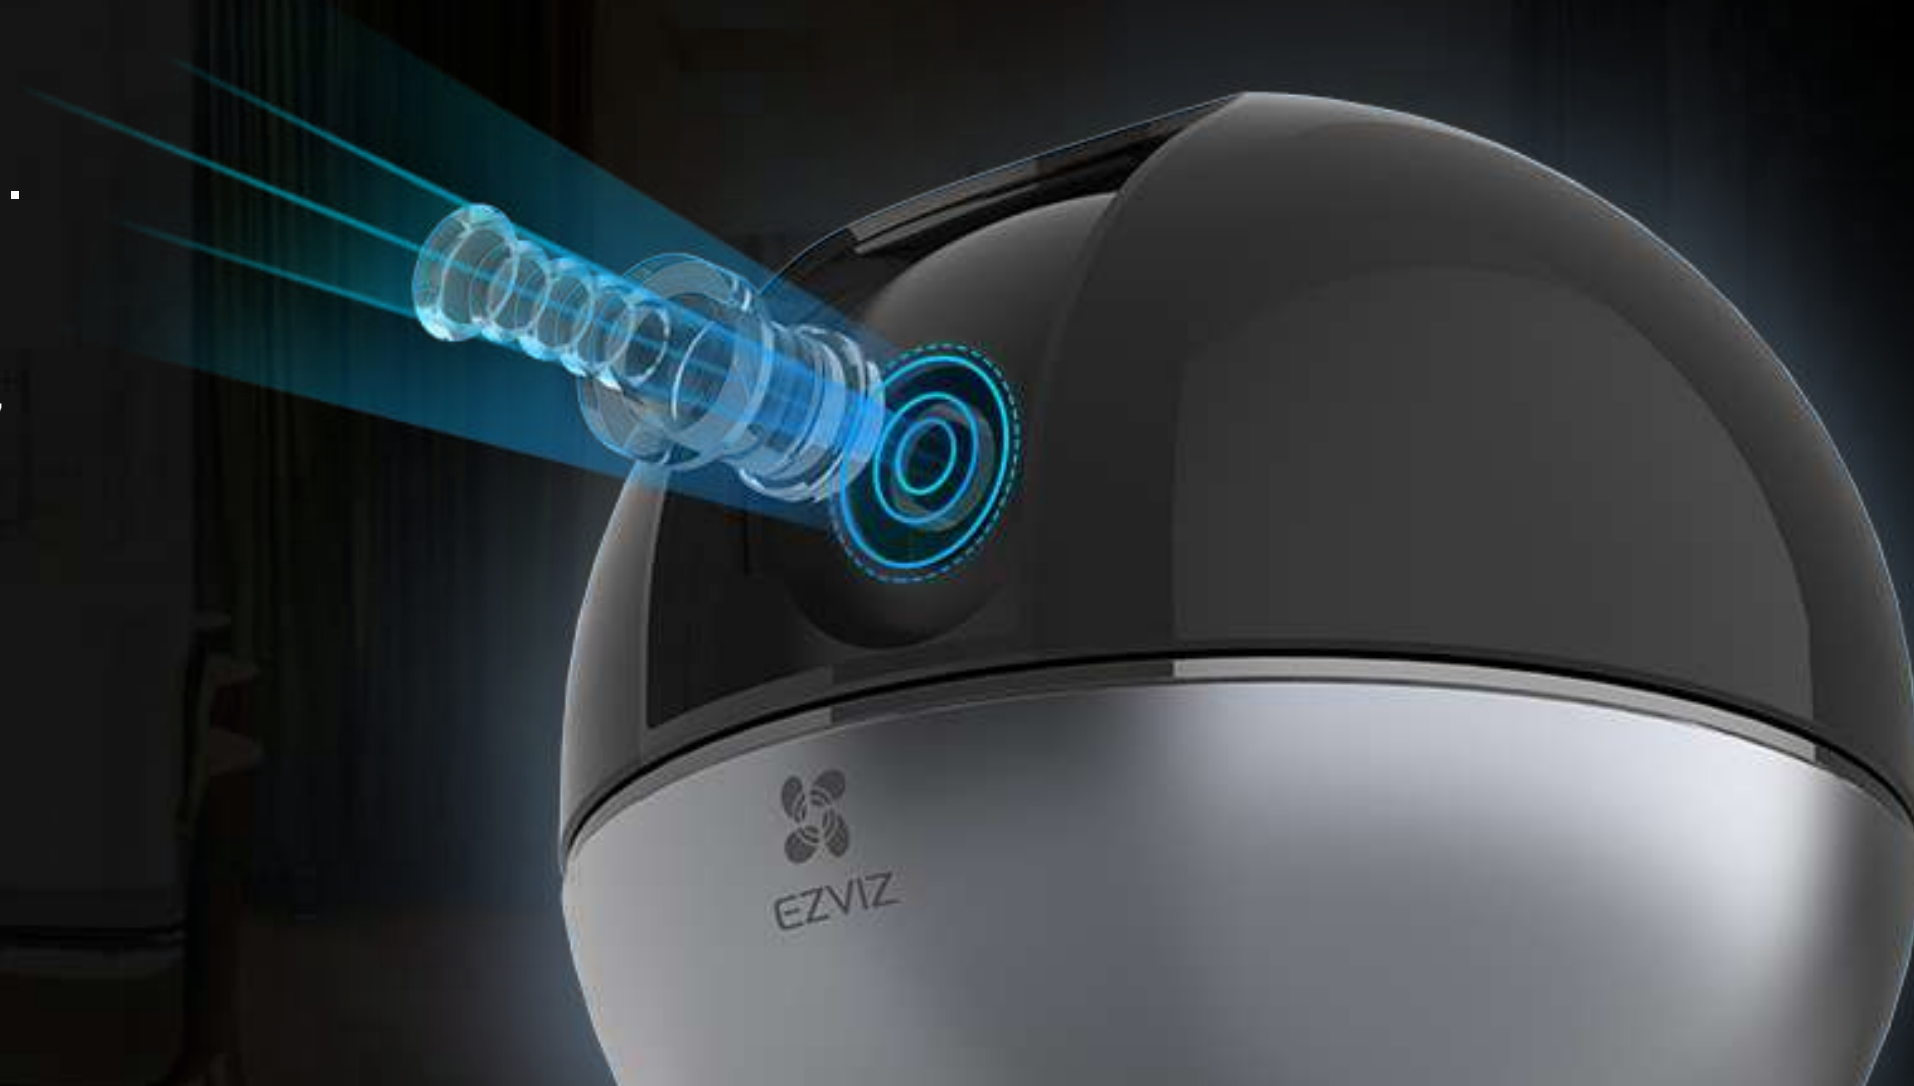

C6W

Pan & Tilt Wi-Fi Camera

The décor that protects your home.

Elegant and versatile, the C6W camera is all the protection you need for a large home. It records in 2K resolution and automatically tracks motion in 4x zoom to make sure nothing escapes the eye.

Auto-zoom motion tracking, especially for human movements.

After enabling the auto-zoom tracking function, the camera automatically zooms in up to 4 times to track a moving object so you can easily tell what's going on when viewing live. In the app, it also offers the option to track motion that is specifically human.

Whole-room coverage is a breeze.

Keep tabs on every corner with just one C6W camera. Its expansive 360-degree field-of-view ensures a full coverage, so you won't miss a thing.

True-WDR for truly clear images.

The C6W Camera uses sensor-based True-WDR technology to eliminate overexposure or underexposure in high-contrast scenes, delivering evenly-bright images from dawn to dusk.

C6W True-WDR

Digital WDR

Two-way talk.