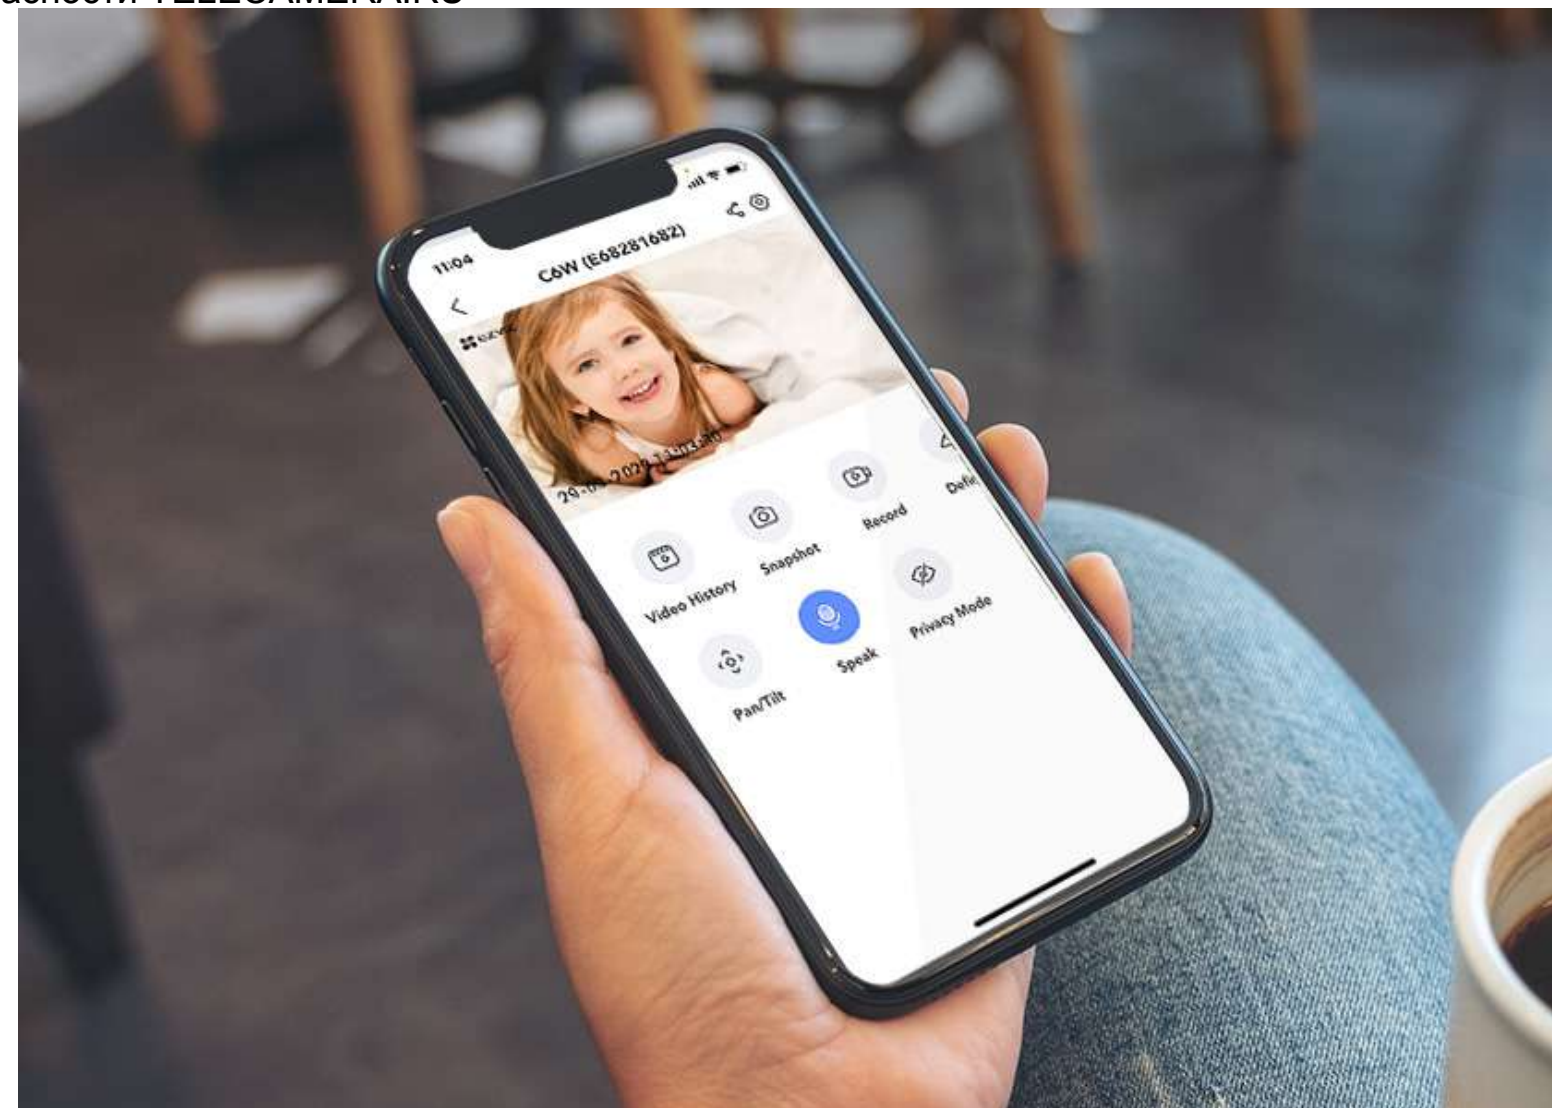

Auto-zoom motion tracking, especially for human movements.

After enabling the auto-zoom tracking function, the camera automatically zooms in up to 4 times to track a moving object so you can easily tell what's going on when viewing live. In the app, it also offers the option to track motion that is specifically human.

Whole-room coverage is a breeze.

Keep tabs on every corner with just one C6W camera. Its expansive 360-degree field-of-view ensures a full coverage, so you won't miss a thing.

True-WDR for truly clear images.

The C6W Camera uses sensor-based True-WDR technology to eliminate overexposure or underexposure in high-contrast scenes, delivering evenly-bright images from dawn to dusk.

C6W True-WDR

Digital WDR

Two-way talk.

Use the EZVIZ App on your mobile device to call home when you are away. You'll love the opportunity to have a two-way conversation now that both sides can speak to and hear each other – just like a normal phone call.