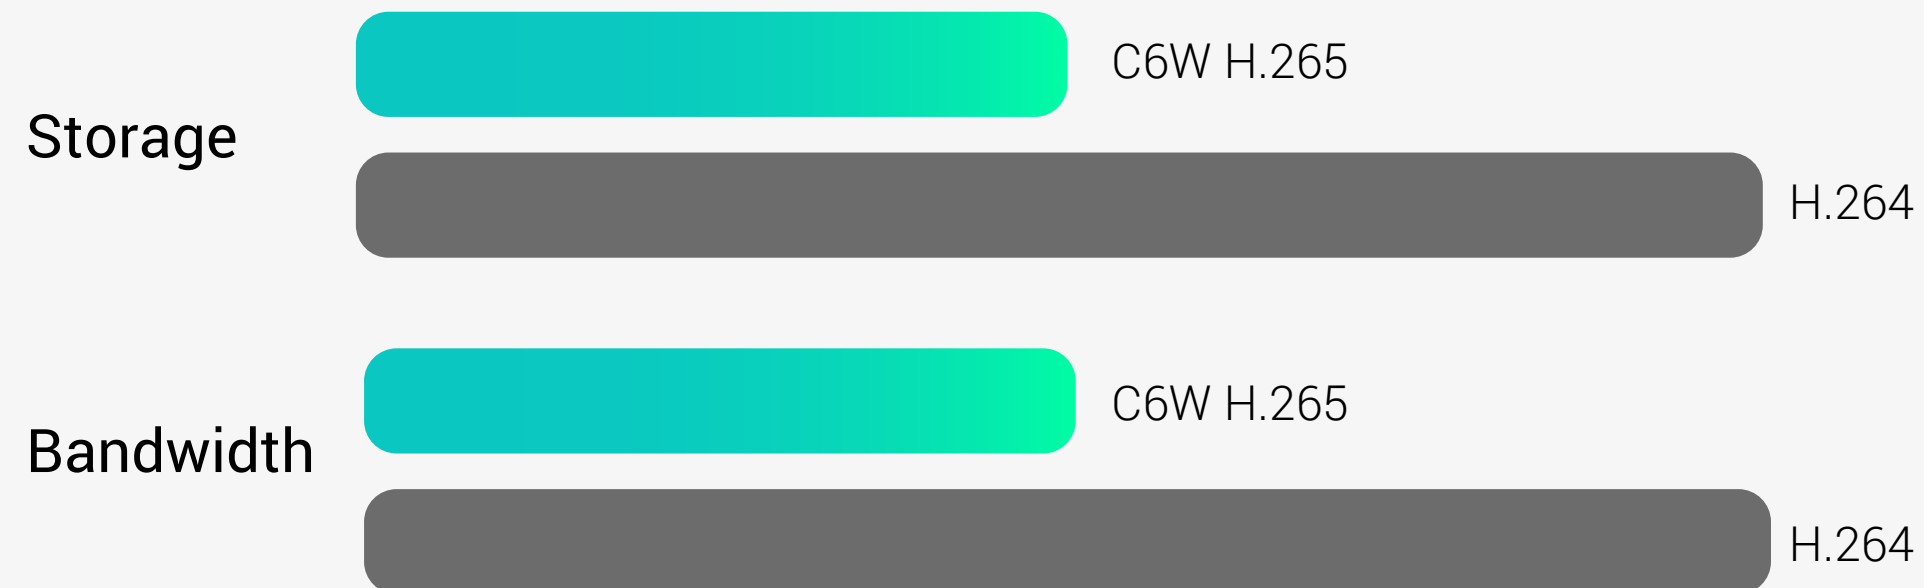

H.265 Video Compression

The camera features the advanced H.265 video compression technology, achieving better video quality with only half the bandwidth and half the storage space of the previous H.264 video compression standard.