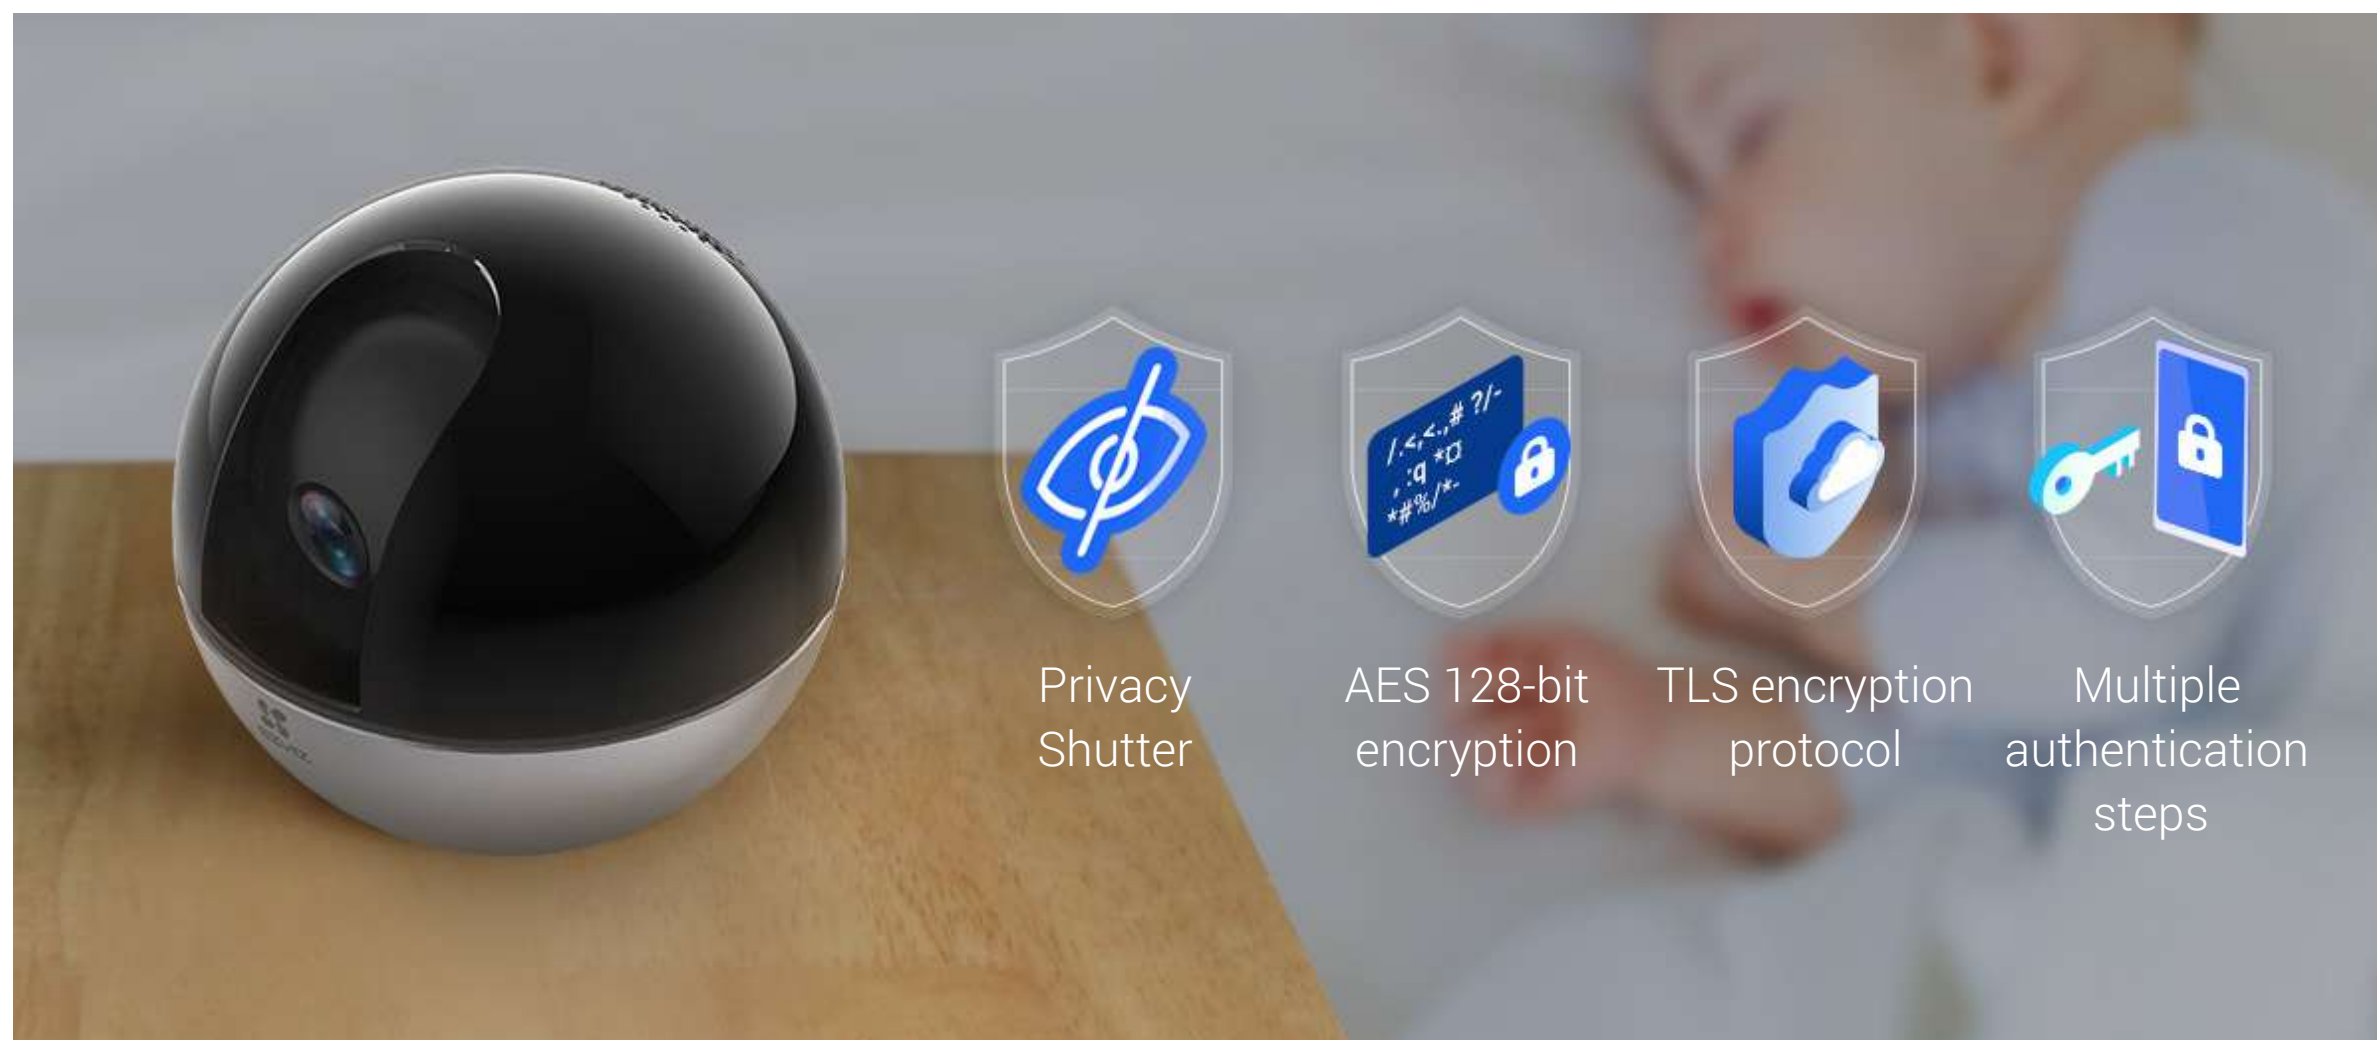

We protect your data and privacy.

Protecting your data and privacy is our highest priority. Data transmission between the camera and the EZVIZ Cloud is encrypted from end to end. Only you have the keys to decrypt your data.