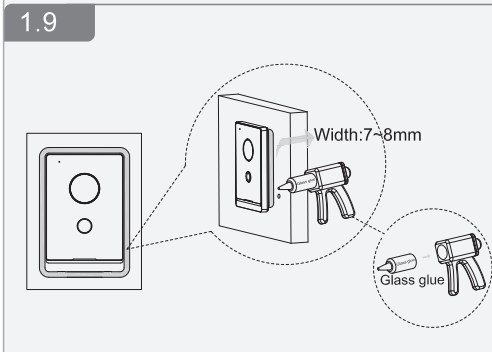

NO.1.2.51.32.16724-000

Villa Door Station (VTO)

Installation Guide

V1.0.0

A

B

2.4

2.8

2.5

2.9

3.0

2.6

2.7