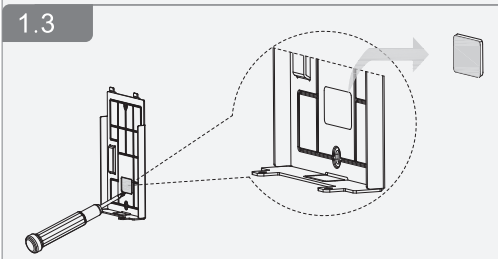

NO.1.2.51.32.16724-000

Villa Door Station (VTO)

Installation Guide

V1.0.0

A

B

2.4

2.8

2.5

2.9

3.0

2.6

2.7