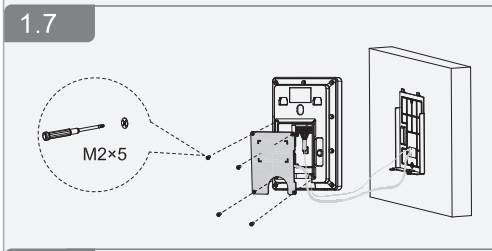

NO.1.2.51.32.16724-000

Villa Door Station (VTO)

Installation Guide

V1.0.0

A

B

2.4

2.8

2.5

2.9

3.0

2.6

2.7