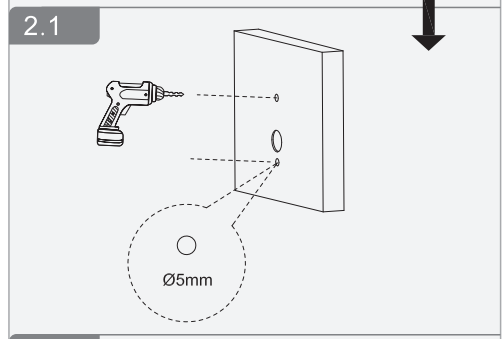

NO.1.2.51.32.16724-000

Villa Door Station (VTO)

Installation Guide

V1.0.0

A

B

2.4

2.8

2.5

2.9

3.0

2.6

2.7