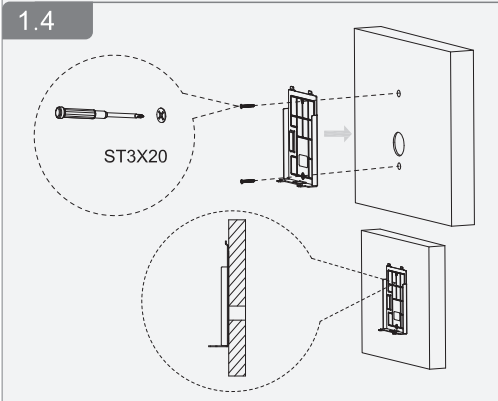

NO.1.2.51.32.16724-000

Villa Door Station (VTO)

Installation Guide

V1.0.0

A

B

2.4

2.8

2.5

2.9

3.0

2.6

2.7