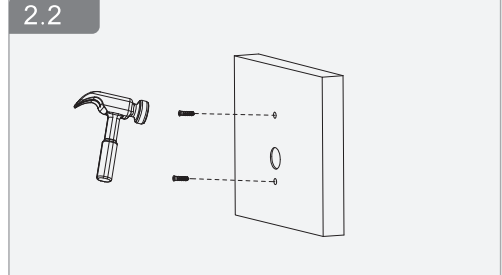

NO.1.2.51.32.16724-000

Villa Door Station (VTO)

Installation Guide

V1.0.0

A

B

2.4

2.8

2.5

2.9

3.0

2.6

2.7