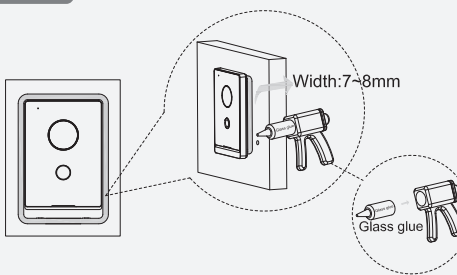

2.4

2.8

2.5

2.9

3.0

2.6

2.7