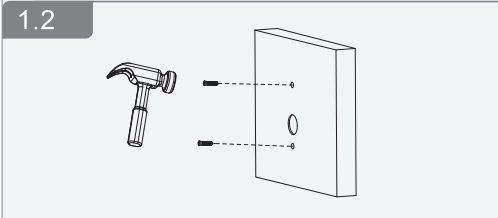

NO.1.2.51.32.16724-000

Villa Door Station (VTO)

Installation Guide

V1.0.0

A

B

2.4

2.8

2.5

2.9

3.0

2.6

2.7