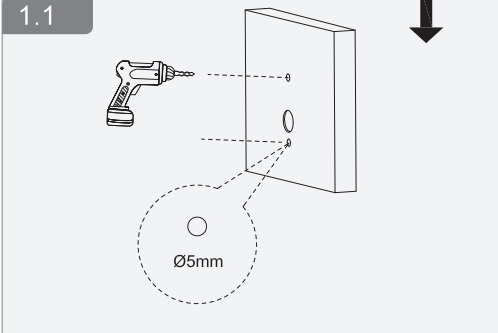

NO.1.2.51.32.16724-000

Villa Door Station (VTO)

Installation Guide

V1.0.0

A

B

2.4

2.8

2.5

2.9

3.0

2.6

2.7