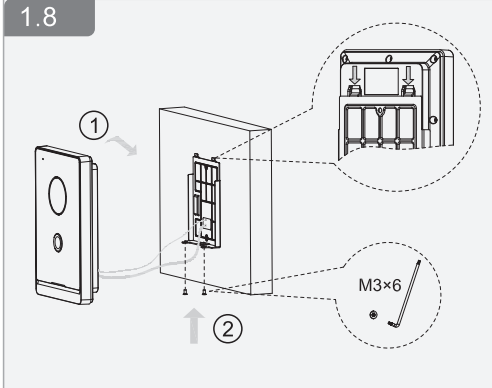

NO.1.2.51.32.16724-000

Villa Door Station (VTO)

Installation Guide

V1.0.0

A

B

2.4

2.8

2.5

2.9

3.0

2.6

2.7