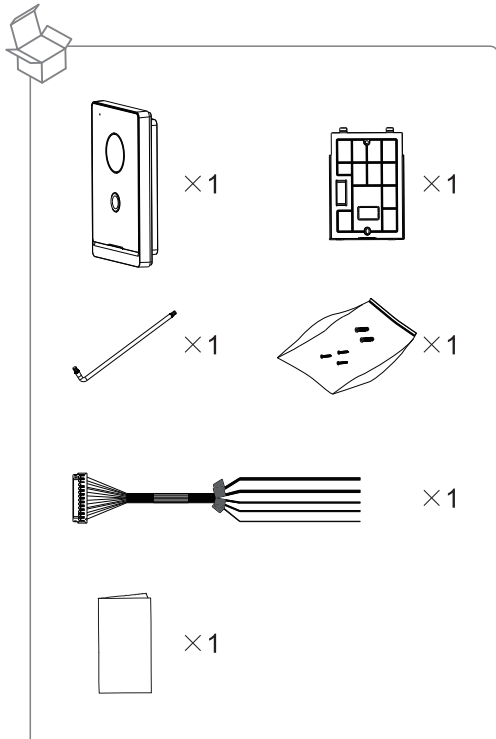

NO.1.2.51.32.16724-000

Villa Door Station (VTO)

Installation Guide

V1.0.0

A

B

2.4

2.8

2.5

2.9

3.0

2.6

2.7