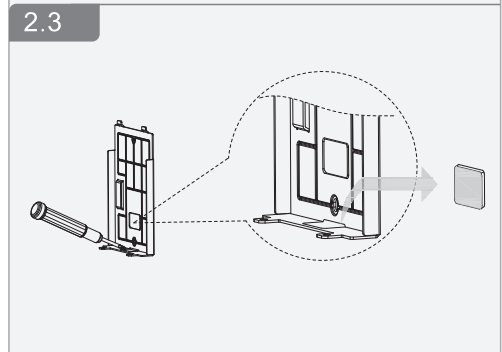

NO.1.2.51.32.16724-000

Villa Door Station (VTO)

Installation Guide

V1.0.0

A

B

2.4

2.8

2.5

2.9

3.0

2.6

2.7