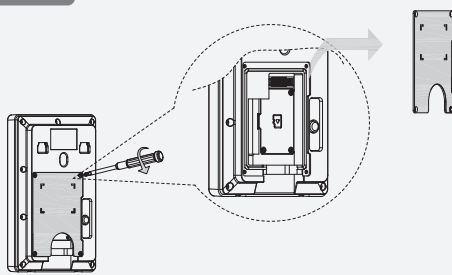

2.4

2.8

2.5

2.9

3.0

2.6

2.7