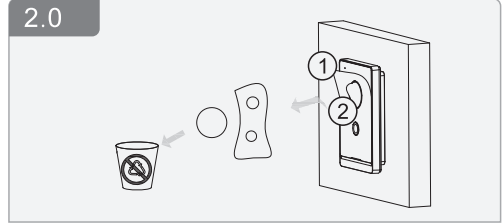

NO.1.2.51.32.16724-000

Villa Door Station (VTO)

Installation Guide

V1.0.0

A

B

2.4

2.8