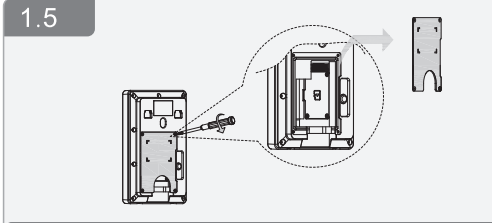

NO.1.2.51.32.16724-000

Villa Door Station (VTO)

Installation Guide

V1.0.0

A

B

2.4

2.8

2.5

2.9

3.0

2.6

2.7