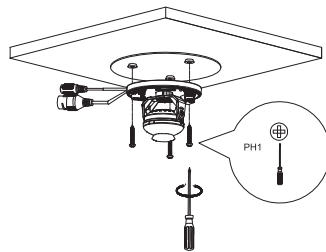

Dome Network Camera Installation Guide

V1.0.0

1.2.51.32.15630-000

A

1

2

3

4