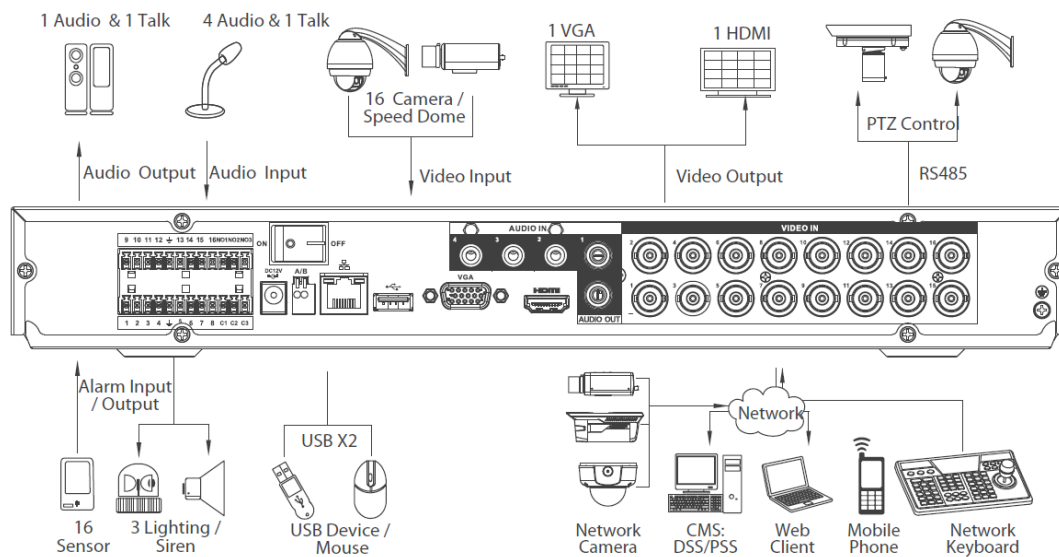

DH-HCVR5204/5208/5216A-S2

Backup Mode	USB Device/Internal SATA burner/Network	
Network		
Ethernet	RJ-45 port (10/100M)	RJ-45 port (10/100M/1000M)
Network Functions	HTTP, IPv4/IPv6, TCP/IP, UPNP, RTSP, UDP, SMTP, NTP, DHCP, DNS, PPPOE, DDNS, FTP, IP Filter, SNMP, P2P	
Max. User Access	128 users	
Smart Phone	iPhone, iPad, Android, Windows Phone	
Storage		
Internal HDD	2 SATA ports, up to 8TB	
Auxiliary Interface		
USB Interface	2 ports(1 Rear), USB2.0	
RS485	1 port, For PTZ control	
General		
Power Supply	DC12V/4A	DC12V/5A
Power Consumption	15W(without HDD)	
Working Environment	-10°C ~ +55°C / 10%~90%RH / 86~106kpa	
Dimension(W×D×H)	1U, 375mm×285mm×55mm	
Weight	2.35KG(without HDD)	

System Connection

*Takes HCVR5216A-S2 as an example

Dahua Technology Co., Ltd.

1199' BinAn Road, Binjiang District, Hangzhou, China

Tel: +86-571-87688883

Fax: +86-571-87688815

Email: overseas@dahuatech.com

www.dahuatech.com

*Design and specifications are subject to change without notice.

© 2015 Dahua Technology Co., Ltd.