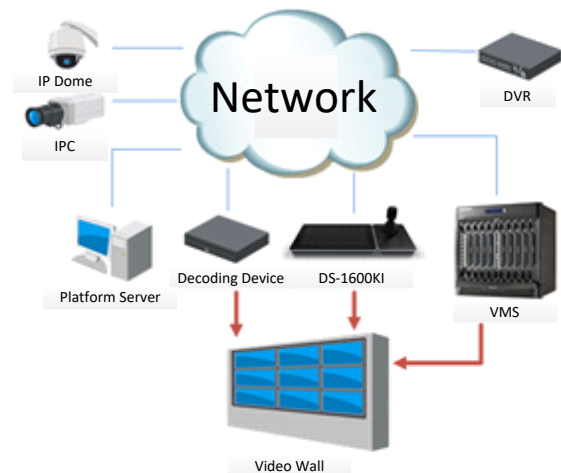

Typical Application

Specification

Model	DS-1600KI(B)
Operating System	Android 6.0
TFT LCD Screen	10.1" TFT LCD touchscreen Resolution: 1280 × 800
Joystick	4-axis joystick
Local Decoding	Local live view at 1080P/720P/HD1/BCIF/CIF/QCIF resolution, and up to 16-division window display
Two-way Audio Input	1-ch, 3.5mm connector (2.0Vp-p, >1kΩ)
Audio Output	1-ch, 3.5mm connector (2.0 Vp-p, 600 Ω)
Network Interface	10M/100M/1000M Adaptive Ethernet port
WiFi	Supported
USB Interface	USB 2.0 × 2
Video Interface	HDMI, DVI
Power Supply	12V DC /POE
Consumption	≤15W
Working Temperature	-10°C -- +55°C
Working Humidity	10%--90%
Dimensions (W × D × H)	404 × 180 × 163 mm
Weight	1.7 Kg