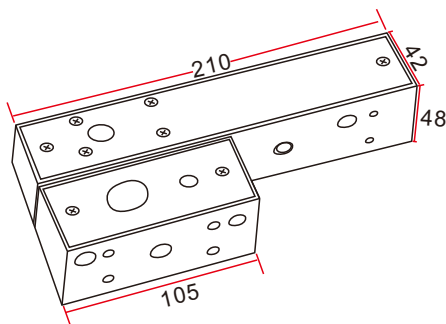

YLI ELECTRONIC

Aluminium Bracket for Narrow Door

Model:BBK-500

Specification

- Dimension: 210Lx42Wx48H(mm)
- Standard Structure: High Strength Aluminum, Sandblast Finished
- Suitable for Door: Inswing Door
- Opening Mode: 90 or 180 Degree Door
- Use with: YB-100/100S/100+
YB-100+LED/300/400/500
- Finished for Shell: Anodized aluminum
- Weight: 0.6kg

Dimension

Installation

Bracket Section View

Bracket Installation Diagram