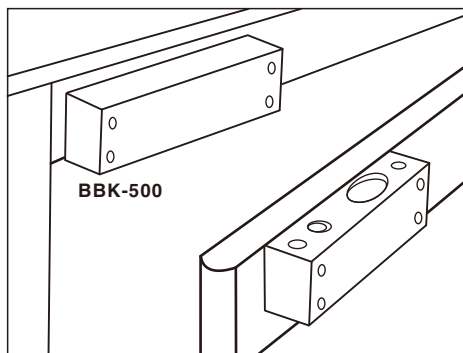

YLI ELECTRONIC

Aluminium Bracket for Narrow Door

Model:BBK-500

Specification

- Dimension: 210Lx42Wx48H(mm)
- Standard Structure: High Strength Aluminum, Sandblast Finished
- Suitable for Door: Inswing Door
- Opening Mode: 90 or 180 Degree Door
- Use with: YB-100/100S/100+
YB-100+LED/300/400/500
- Finished for Shell: Anodized aluminum
- Weight: 0.6kg

Dimension

Installation

Bracket Section View

Bracket Installation Diagram