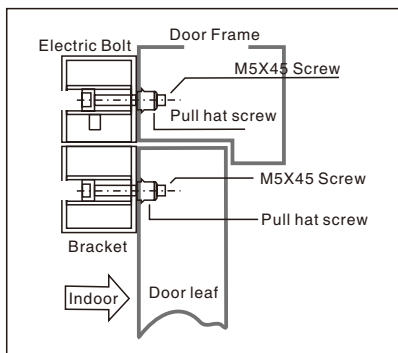

YLI ELECTRONIC

Aluminium Bracket for Narrow Door

Model:BBK-500

Specification

- Dimension: 210Lx42Wx48H(mm)
- Standard Structure: High Strength Aluminum, Sandblast Finished
- Suitable for Door: Inswing Door
- Opening Mode: 90 or 180 Degree Door
- Use with: YB-100/100S/100+
YB-100+LED/300/400/500
- Finished for Shell: Anodized aluminum
- Weight: 0.6kg

Dimension

Installation

Bracket Section View

Bracket Installation Diagram