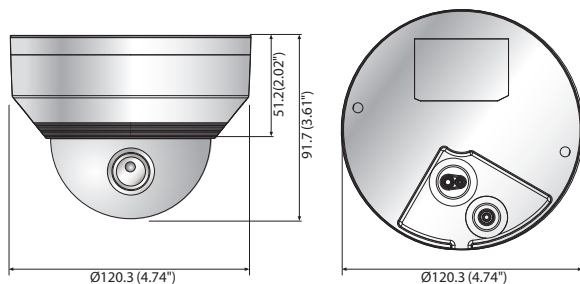

# QNV-8010R/8020R/8030R

5MP Network IR Dome Camera

QNV-8010R

QNV-8020R/8030R

## Key Features

- Max. 5Megapixel (2592 x 1944) resolution
- 2.8mm/4mm/6mm fixed lens
- 0.15Lux (Color), 0Lux (B/W, IR LED on)
- Max. 30fps@5MP (H.265 / H.264)
- H.265, H.264, MJPEG codec support, Multiple streaming
- Day & Night, WDR (120dB)
- Tampering, Motion detection, Defocus detection
- Micro SD / SDHC / SDXC memory slot (Max. 128GB)
- Hallway view, WiseStream II support
- IR Viewable length 20m/25m/30m
- IP66, IK10, PoE

## Dimensions

Unit : mm (inch)

	QNV-8010R	QNV-8020R	QNV-8030R
Web Viewer	Supported OS : Windows 7, 8.1, 10, Mac OS X 10.10, 10.11, 10.12, 10.13, 10.14 Recommended Browse r: Google Chrome Supported Browser : MS Explorer11, MS Edge, Mozilla Firefox (Windows 64bit only), Apple Safari (Mac OS X only)		
Memory	512MB RAM, 256MB Flash		
<b>ENVIRONMENTAL</b>			
Operating Temperature / Humidity	-30°C ~ +55°C (-22°F ~ +131°F) / Less than 90% RH * Start up should be done at above -20°C		
Storage Temperature / Humidity	-30°C ~ +60°C (-22°F ~ +140°F) / Less than 90% RH		
Certification	IP66, IK10		
<b>ELECTRICAL</b>			
Input Voltage	PoE (IEEE802.3af, Class3)		
Power Consumption	PoE : Max 7.5W, typical 5.8W	PoE : Max 7.2W, typical 5.4W	PoE : Max 7.2W, typical 5.4W
<b>MECHANICAL</b>			
Color / Material	White / Aluminum		
RAL Code	RAL9003		
Product dimensions / weight	Ø120.3 x 91.7mm (Ø4.74 x 3.61"), 510g (1.124 lb)		