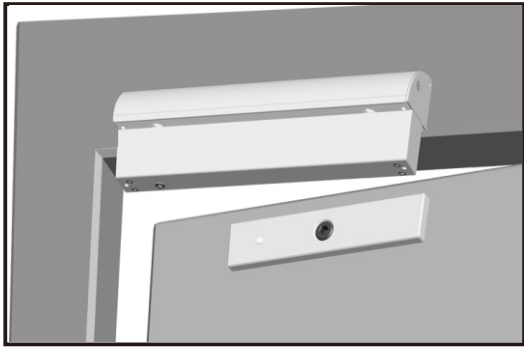

YLI ELECTRONIC

LC Bracket for Magnetic Lock

Specification

Model	Size(unit:mm)	Suitable For	Finished for Shell	Used With	Weight
MBK-180NLC	185.5Lx39Wx39H	Wooden Door Narrow Door Metal Door	Anodized aluminum	YM-180N(LED)	0.22kg
MBK-280NLC	250Lx48Wx42H	Wooden Door Narrow Door Metal Door	Anodized aluminum	YM-280N(LED)	0.42kg
MBK-350NLC	260Lx48Wx42H	Wooden Door Narrow Door Metal Door	Anodized aluminum	YM-350N(LED)	0.49kg

Installation

The power cable can be concealed inside the new type LC bracket , it is elegant and the cable can be protected

MBK-180NLC

MBK-280NLC

MBK-350NLC