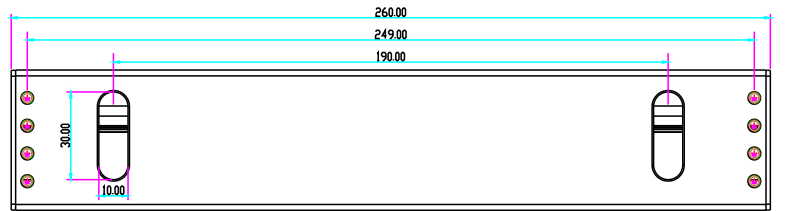

YLI ELECTRONIC

LC Bracket for Magnetic Lock

Specification

Model	Size(unit:mm)	Suitable For	Finished for Shell	Used With	Weight
MBK-180NLC	185.5Lx39Wx39H	Wooden Door Narrow Door Metal Door	Anodized aluminum	YM-180N(LED)	0.22kg
MBK-280NLC	250Lx48Wx42H	Wooden Door Narrow Door Metal Door	Anodized aluminum	YM-280N(LED)	0.42kg
MBK-350NLC	260Lx48Wx42H	Wooden Door Narrow Door Metal Door	Anodized aluminum	YM-350N(LED)	0.49kg

Installation

The power cable can be concealed inside the new type LC bracket , it is elegant and the cable can be protected

MBK-180NLC

MBK-280NLC

MBK-350NLC