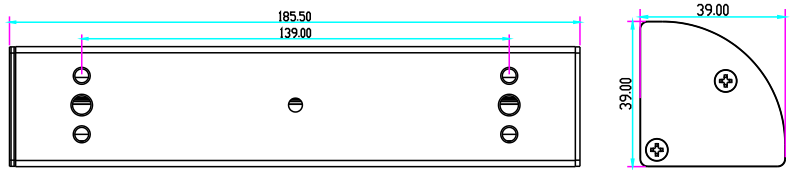

YLI ELECTRONIC

LC Bracket for Magnetic Lock

Specification

Model	Size(unit:mm)	Suitable For	Finished for Shell	Used With	Weight
MBK-180NLC	185.5Lx39Wx39H	Wooden Door Narrow Door Metal Door	Anodized aluminum	YM-180N(LED)	0.22kg
MBK-280NLC	250Lx48Wx42H	Wooden Door Narrow Door Metal Door	Anodized aluminum	YM-280N(LED)	0.42kg
MBK-350NLC	260Lx48Wx42H	Wooden Door Narrow Door Metal Door	Anodized aluminum	YM-350N(LED)	0.49kg

Installation

The power cable can be concealed inside the new type LC bracket , it is elegant and the cable can be protected

MBK-180NLC

MBK-280NLC

MBK-350NLC