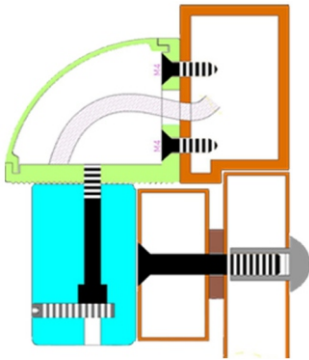

YLI ELECTRONIC

LC Bracket for Magnetic Lock

Specification

Model	Size(unit:mm)	Suitable For	Finished for Shell	Used With	Weight
MBK-180NLC	185.5Lx39Wx39H	Wooden Door Narrow Door Metal Door	Anodized aluminum	YM-180N(LED)	0.22kg
MBK-280NLC	250Lx48Wx42H	Wooden Door Narrow Door Metal Door	Anodized aluminum	YM-280N(LED)	0.42kg
MBK-350NLC	260Lx48Wx42H	Wooden Door Narrow Door Metal Door	Anodized aluminum	YM-350N(LED)	0.49kg

Installation

The power cable can be concealed inside the new type LC bracket , it is elegant and the cable can be protected

MBK-180NLC

MBK-280NLC

MBK-350NLC