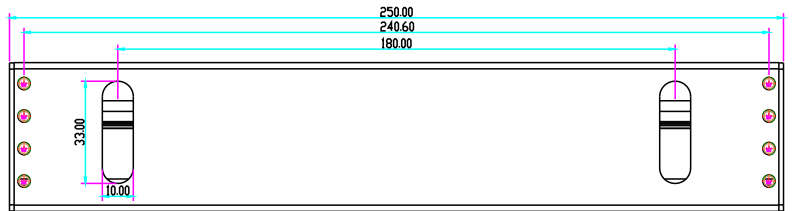

YLI ELECTRONIC

LC Bracket for Magnetic Lock

Specification

Model	Size(unit:mm)	Suitable For	Finished for Shell	Used With	Weight
MBK-180NLC	185.5Lx39Wx39H	Wooden Door Narrow Door Metal Door	Anodized aluminum	YM-180N(LED)	0.22kg
MBK-280NLC	250Lx48Wx42H	Wooden Door Narrow Door Metal Door	Anodized aluminum	YM-280N(LED)	0.42kg
MBK-350NLC	260Lx48Wx42H	Wooden Door Narrow Door Metal Door	Anodized aluminum	YM-350N(LED)	0.49kg

Installation

The power cable can be concealed inside the new type LC bracket , it is elegant and the cable can be protected

MBK-180NLC

MBK-280NLC

MBK-350NLC