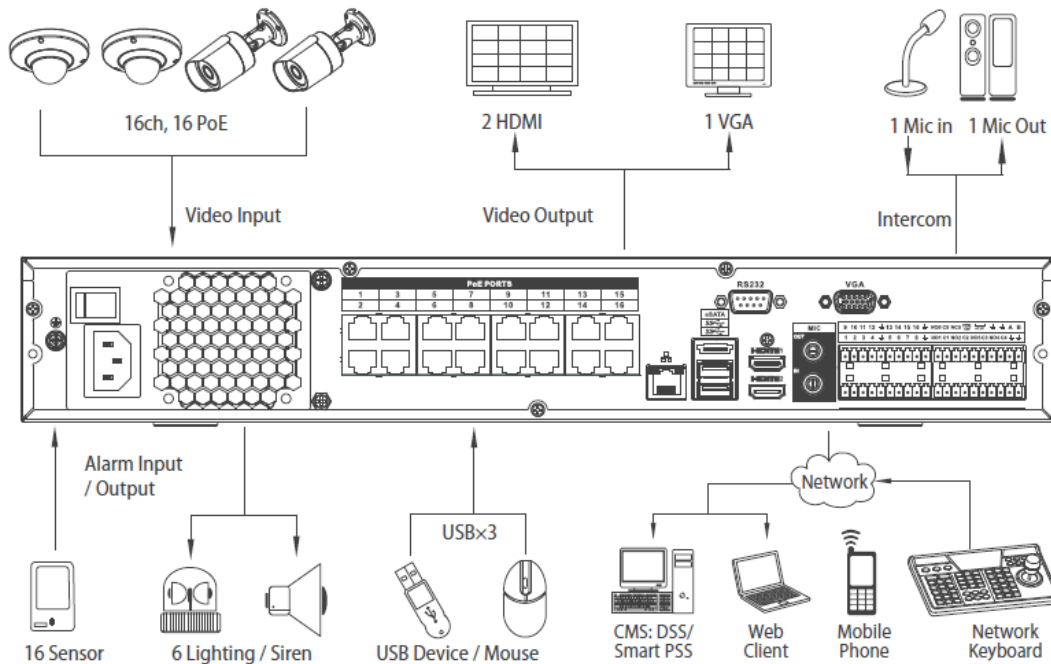

DH-NVR5416/5432/5464(-16P)-4KS2

PoE	16 ports (IEEE802.3af/at) (for -16P model)
Network Function	HTTP, TCP/IP, IPv4/IPv6, UPNP, RTSP, UDP, SMTP, NTP, DHCP, DNS, IP Filter, PPPOE, DDNS, FTP, Alarm Server, IP Search(Support Dahua IP camera, DVR, NVS and etc.), P2P
Max. User Access	128 users
Smart Phone	iPhone, iPad, Android
Storage	
Internal HDD	4 SATA ports, up to 24TB
External HDD	1 eSATA port
Auxiliary Interface	
USB	3 ports (2 Rear USB3.0,1 Front USB2.0)
RS232	1 port, For PC communication&Keyboard
General	
Power Supply	Single, AC 100~240V, 50/60 Hz
Power Consumption	NVR: 16.7W for non-PoE model(without HDD) 17.5W for PoE model(without HDD)
	PoE: Max 25.5W for single port(for -16P model), 150W in total
Working Environment	-10°C~+55°C / 10%~90%RH / 86~106kpa
Dimension (W×D×H)	1.5U, 440mm×413mm×75mm
Weight	4.3KG for non-PoE model(without HDD)
	4.65KG for PoE model(without HDD)

System Connection

*Take NVR5416-16P-4KS2 as an example