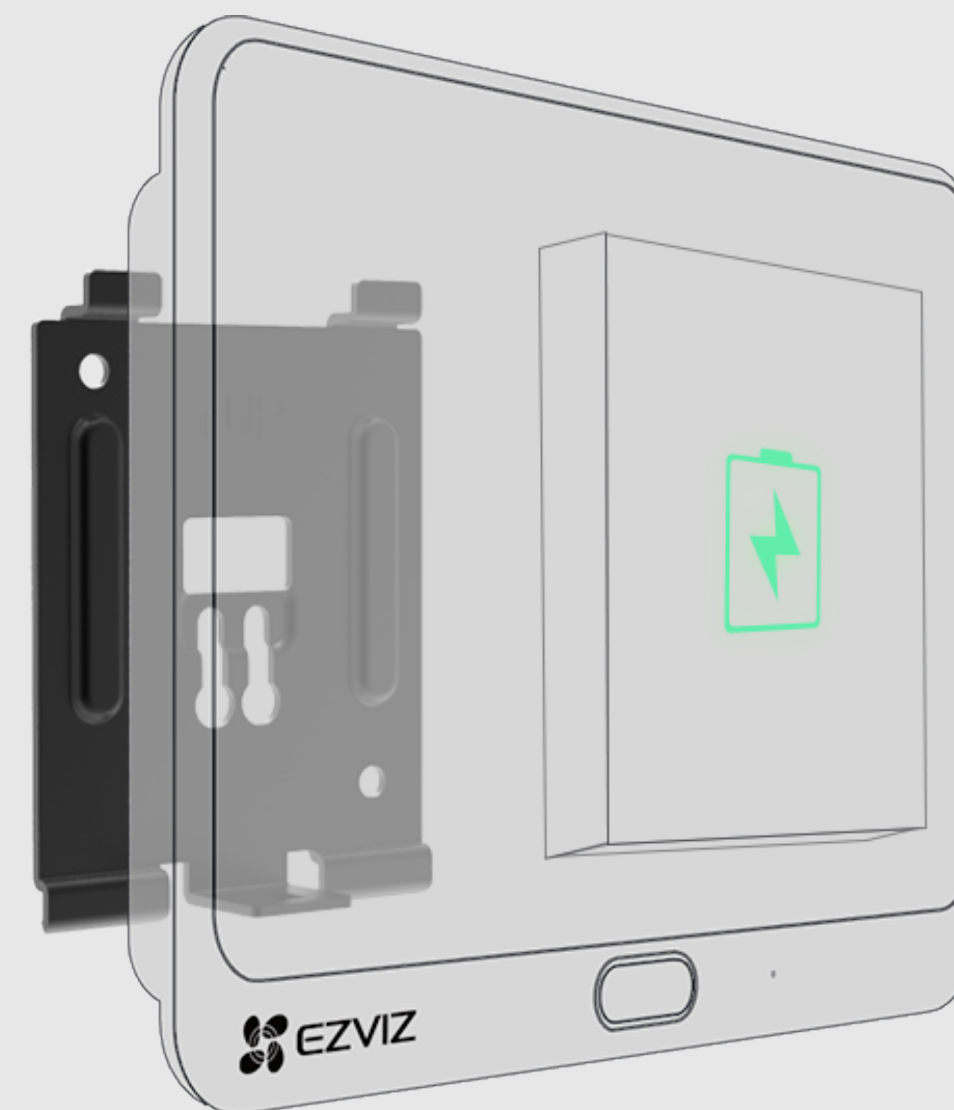

Equipped with a 4.3-inch color screen for the interior side of your front door, the DP1C Door Viewer shows you who's out there.

Instant alerts for 24/7 protection.

Featuring smart motion detection, the exterior camera captures images and sends real-time alerts to you when a visitor is at the door.

Brilliant vision, day and night.

See more and see clearer with its 104° wide-angle lens. Rendering sharp night vision of objects up to 3 meters away, the DP1C ensures your peace of mind all day and all night. It is also smart enough to automatically shift between day and night modes.

104°

Sturdy and secure zinc alloy body.

Made of zinc alloy, the device fits seamlessly onto your door. The exterior camera is tamper-proof and privacy-guaranteed, making it impossible for bad actors to peep into your house through the camera.

Long-lasting protection.

Equipped with a built-in 4600 mAh rechargeable lithium battery, the DP1C delivers long battery life with minimal power consumption.

We protect your data and privacy.

Protecting your data and privacy is our highest priority. Data transmission between the device and the EZVIZ Cloud is encrypted from end to end. Only you have the keys to decrypt your data.