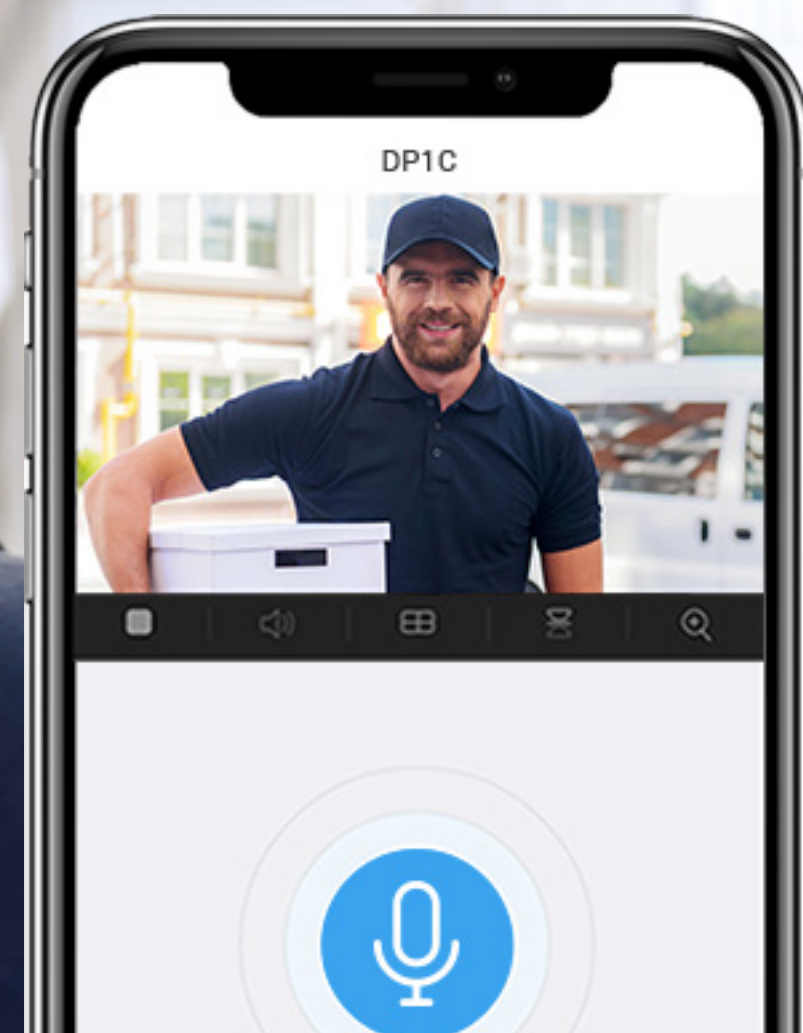

DP1C

Wire-Free Smart Door Viewer

Two-in-one Video Doorbell and Door Viewer.

Now you can easily see and talk to visitors through an indoor monitor and on your mobile phone.

PIR Motion Detection

720p Video

4.3-Inch Color Screen

Equipped with a 4.3-inch color screen for the interior side of your front door, the DP1C Door Viewer shows you who's out there.

Instant alerts for 24/7 protection.

Featuring smart motion detection, the exterior camera captures images and sends real-time alerts to you when a visitor is at the door.

See and speak with visitors when you're away.

Thanks to built-in ringtones, the DP1C alerts you to visitors and provides real-time video on the screen. If you are away, you can still see and speak with your visitors using your mobile phone.

Brilliant vision, day and night.

See more and see clearer with its 104° wide-angle lens. Rendering sharp night vision of objects up to 3 meters away, the DP1C ensures your peace of mind all day and all night. It is also smart enough to automatically shift between day and night modes.