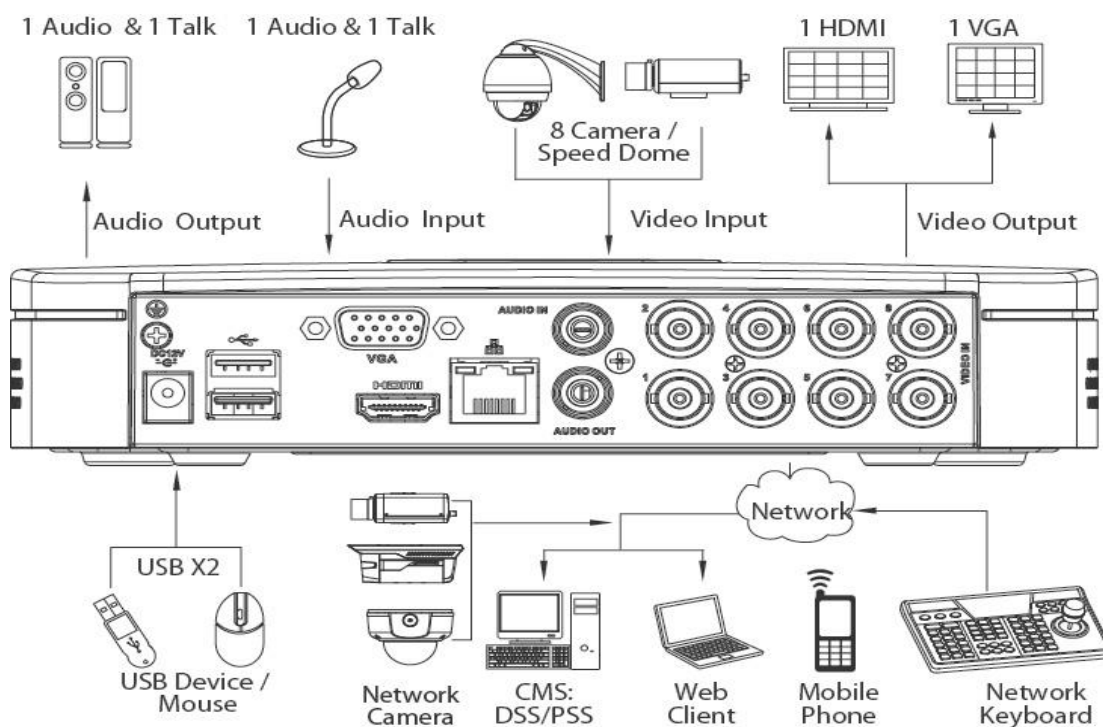

DH-HCVR5104/5108C-S2

Ethernet	RJ-45 port (10/100M)
Network Functions	HTTP, IPv4/IPv6, TCP/IP, UPNP, RTSP, UDP, SMTP, NTP, DHCP, DNS, PPPOE, DDNS, FTP, IP Filter, SNMP, P2P
Max. User Access	128 users
Smart Phone	iPhone, iPad, Android, Windows Phone
Storage	
Internal HDD	1 SATA port, up to 4TB
Auxiliary Interface	
USB Interface	2 ports(2 Rear), USB2.0
General	
Power Supply	DC12V/2A
Power Consumption	10W(without HDD)
Working Environment	-10°C ~ +55°C / 10%~90%RH / 86~106kpa
Dimension(W×D×H)	Smart 1U, 205mm×205mm×40mm
Weight	0.5KG(without HDD)

System Connection

*Takes HCVR5108C-S2 as an example

Dahua Technology Co., Ltd.

1199' BinAn Road, Binjiang District, Hangzhou, China

Tel: +86-571-87688883

Fax: +86-571-87688815

Email: overseas@dahuatech.com

www.dahuatech.com

*Design and specifications are subject to change without notice.

© 2015 Dahua Technology Co., Ltd.