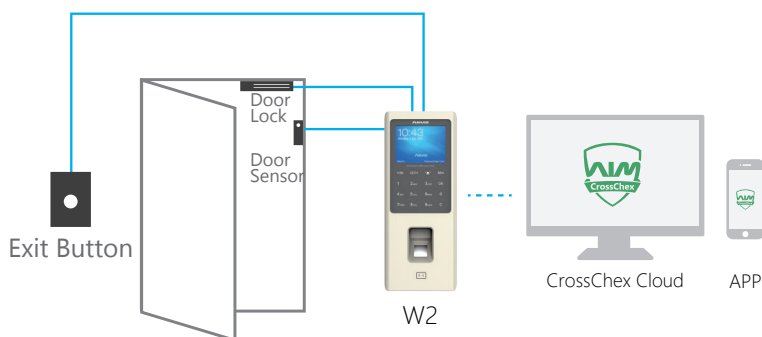

Key Features

- **URL**
  Support dynamic domain name server which offers a persistent domain name for non-static IP devices.
- **Webserver**
  Basic Setting, Personnel Inquiry and Management, Records Inquiry.
- **Touch Keypad & Touch Active Sensor**
  When you reach out your hand to touch the keypad, W2 will be activated automatically and ready for your entering. When you place your finger on fingerprint sensor, sensor will be activated automatically and will awaken the device from sleep.
- **Cloud Management System Support**
  No need to install, maintain, or upgrade software.
  No expensive computers to purchase or maintain.
  Access data in real-time from any PC and Mobile with Internet.
- **Data Automatic Push**
  Support TCP/IP network communication, the access control data and events will push to the access control management software by real time.
- **Time Zone and Group**
  With 32 customize access control time zone and 16 permission groups make access control more easy.

Cloud Management System

Advantages

- No need to install, maintain, or upgrade software
- No expensive computers to purchase or maintain
- Access data in real-time from any PC and Mobile with Internet
- Receive real-time alerts to your email
- Multiple encryptions and redundancy backup for data safety.

Multi-Platform

Please scan this QR code to get CrossChex Cloud App