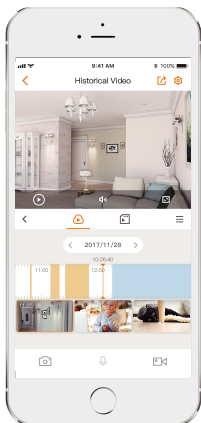

**1080P Full HD Video**  
See more than 720P

**Human Detection**  
Quickly find human targets in you home

**Smart Color Night Vision**  
Support four-mode night vision for clear-as day clarity even in pitch dark

**Smart Tracking**  
Automatically tracks moving objects