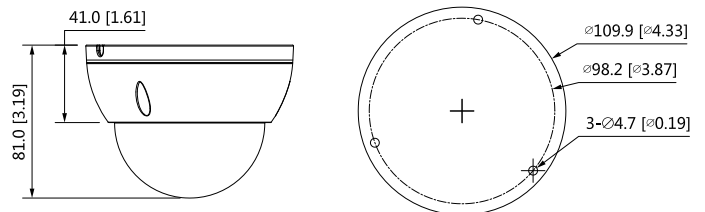

Lite Series | DH-IPC-HDBW2230E-S-S2

Power

Power Supply	12V DC/PoE (802.3af)
Power Consumption	< 5W

Environment

Operating Conditions	-40°C to +60°C (-40°F to +140°F)/less than ≤ 95% RH
Storage Conditions	-40°C to +60°C (-40°F to +140°F)
Protection	IP67, IK10

Structure

Casing	Metal
Dimensions	81 mm × Φ109.9 mm (3.19" × Φ4.33")
Net Weight	0.350 kg (0.77 lb)
Gross Weight	0.481 kg (1.06 lb)

Ordering Information

Type	Part Number	Description
2MP Camera	DH-IPC-HDBW2230EP-S-S2	2MP Lite IR Fixed-focal Dome Network Camera,PAL
	DH-IPC-HDBW2230EN-S-S2	2MP Lite IR Fixed-focal Dome Network Camera,NTSC
Accessories (optional)	PFA136	Junction Box
	PFA200W	Rain Shade
	PFB203W	Wall Mount
	PFA152-E	Pole Mount
	PFA106	Mount Adapter
	PFB220C	Ceiling Mount
	PFM321D	DC12V1A Power Adapter
	LR1002-1ET/1EC	Single-port Long Reach Ethernet over Coax Extender
	PFM900-E	Integrated Mount Tester
	PFM114	TLC SD Card

Junction Mount	Wall Mount	Wall Mount	Pole Mount
PFA136	PFA136+PFA200W	PFB203W	PFB203W+PFA152-E
Ceiling Mount			
PFA106+PFB220C			

Dimensions (mm[inch])

Accessories

Optional:

PFB220C
Ceiling Mount