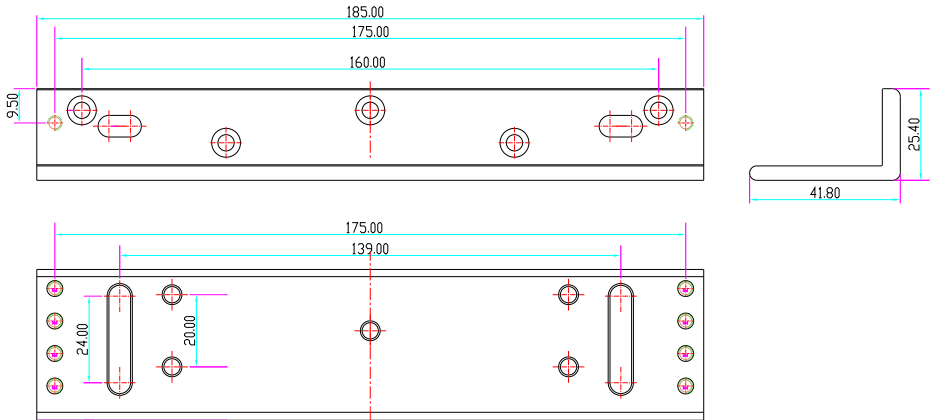

# L Bracket for Magnetic Lock

### Specification

- Dimension: 185Lx41.8Wx25.4H(mm)
- Material: High Strength Aluminium, Sandblast Finished
- Opening Mode: 90 Degree Door
- Use with: 180KG Series magnetic lock
- Finished for Shell: Anodized Aluminium
- Weight: 0.15kg

### Dimension