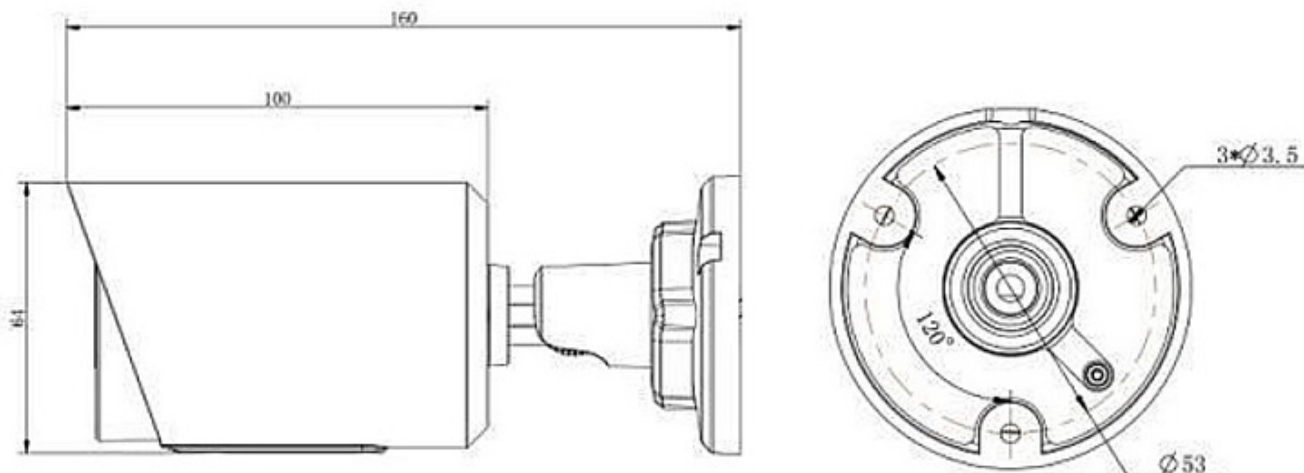

Аксессуары

HT-200A2

Универсальный адаптер для оборудования на вертикальные опоры диаметром от 70 до 200 мм

HT-275B

Универсальный адаптер для оборудования на вертикальные опоры диаметром от 70 до 275 мм