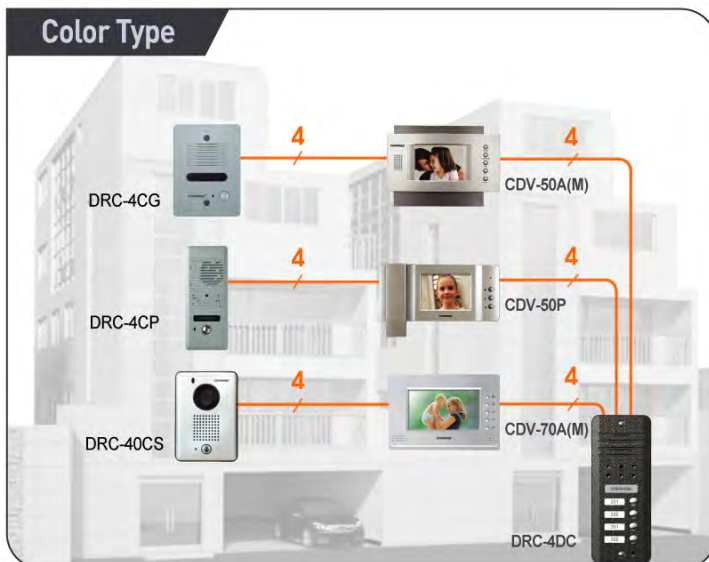

Since 1968

Home Network
COMMAX

Water Proof & Connect 4 Households **Pinhole Camera**

DRC-4DC(4DB)

DRC-4DC/4DB is designed to enhance your safety in house using die-casting that enables to be resistant to any external impact. This is ambitious product with new design, which covers from single to four family houses.

DRC-4DC/4DB is designed to enhance your safety in house using die-casting that enables to be resistant to any external impact. This is ambitious product with new design, which covers from single to four family houses.

DRC-4DC/4DB

DRC-4DC(color)

DRC-4DB(B/W)

Rainshield(Optional)

Specification

- IP rate : IP 43(Water Proof)
- Image sensor : 1/3 inch CCD
- Mounting type : Wall mounted type
- Wires : 4 wires
- Min. Illumination : 0 Lux(In front of 300mm)
- Dimension : 65 x 162 x 22.5 (mm)

Features & function

- Adjustment of manual camera angle
- Night automatic illumination (White LED / Built-in camera)
- Optional Rainshield

Color Type

B/W Type

Distributed by

Ver. 1.0

**COMMAX Co.,Ltd.**#513-11, Sangdaewon-dong,
Jungwon-gu, Seongnam-city,
Kyunggi-do, Korea