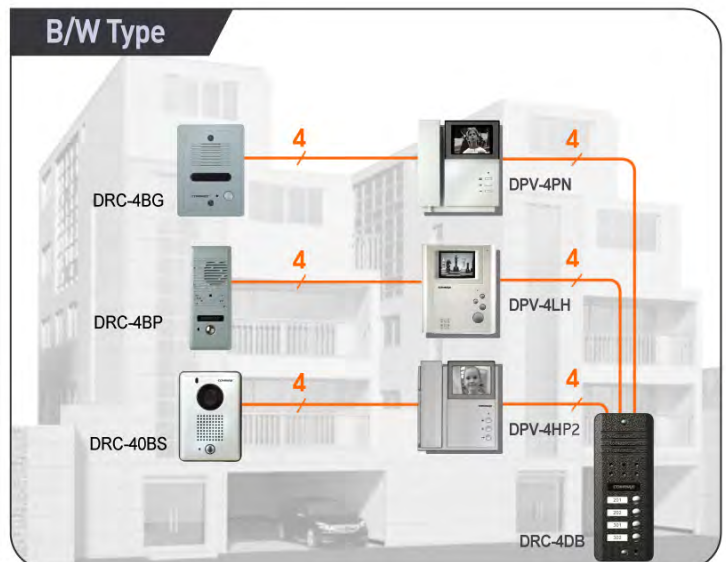

DRC-4DC/4DB is designed to enhance your safety in house using die-casting that enables to be resistant to any external impact. This is ambitious product with new design, which covers from single to four family houses.

DRC-4DC/4DB

DRC-4DC(color)

DRC-4DB(B/W)

Rainshield(Optional)

Specification

- IP rate : IP 43(Water Proof)
- Image sensor : 1/3 inch CCD
- Mounting type : Wall mounted type
- Wires : 4 wires
- Min. Illumination : 0 Lux(In front of 300mm)
- Dimension : 65 x 162 x 22.5 (mm)

Features & function

- Adjustment of manual camera angle
- Night automatic illumination (White LED / Built-in camera)
- Optional Rainshield

Color Type

B/W Type

Distributed by

Ver. 1.0

**COMMAX Co.,Ltd.**#513-11, Sangdaewon-dong,
Jungwon-gu, Seongnam-city,
Kyunggi-do, Korea