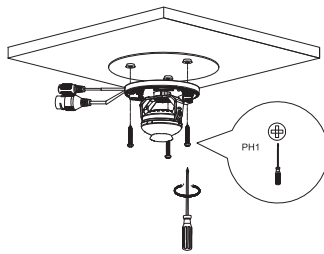

Dome Network Camera Installation Guide

V1.0.0

1.2.51.32.15630-000

A

1

2

3

4