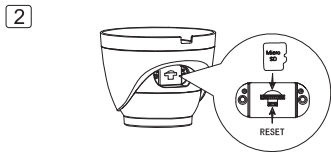

# Eyeball Network Camera Installation Guide

V1.0.0

1.2.51.32.15789-000

Optional