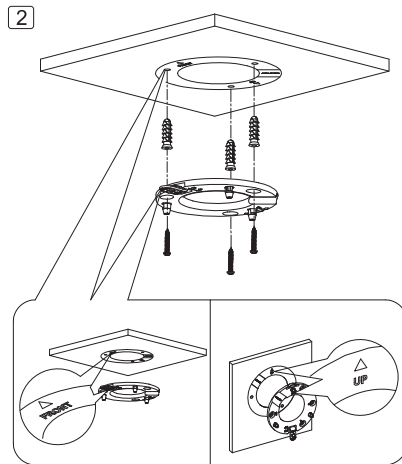

# Eyeball Network Camera Installation Guide

V1.0.0

1.2.51.32.15789-000

Optional