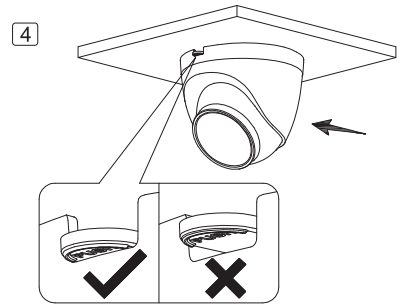

# Eyeball Network Camera Installation Guide

V1.0.0

1.2.51.32.15789-000

Optional