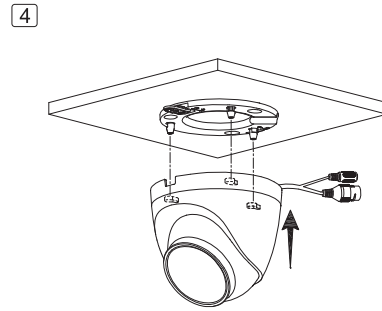

# Eyeball Network Camera Installation Guide

V1.0.0

1.2.51.32.15789-000

Optional