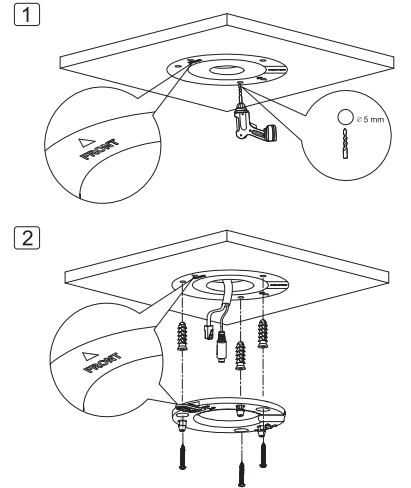

# Eyeball Network Camera Installation Guide

V1.0.0

1.2.51.32.15789-000

Optional