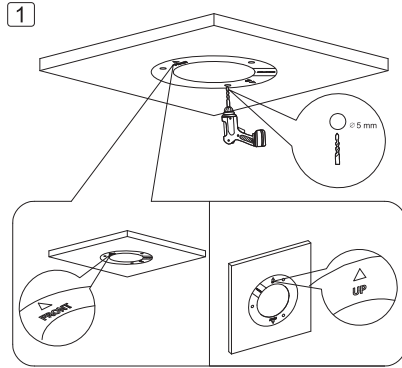

# Eyeball Network Camera Installation Guide

V1.0.0

1.2.51.32.15789-000

Optional