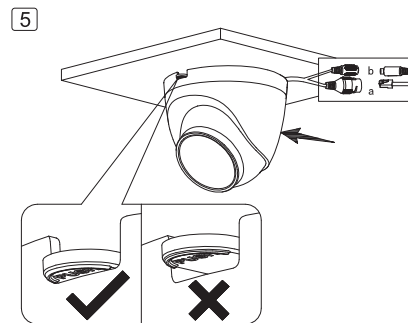

# Eyeball Network Camera Installation Guide

V1.0.0

1.2.51.32.15789-000

Optional