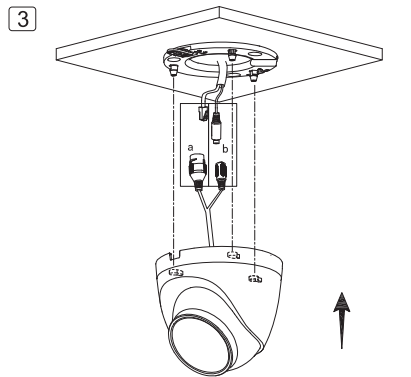

# Eyeball Network Camera Installation Guide

V1.0.0

1.2.51.32.15789-000

Optional